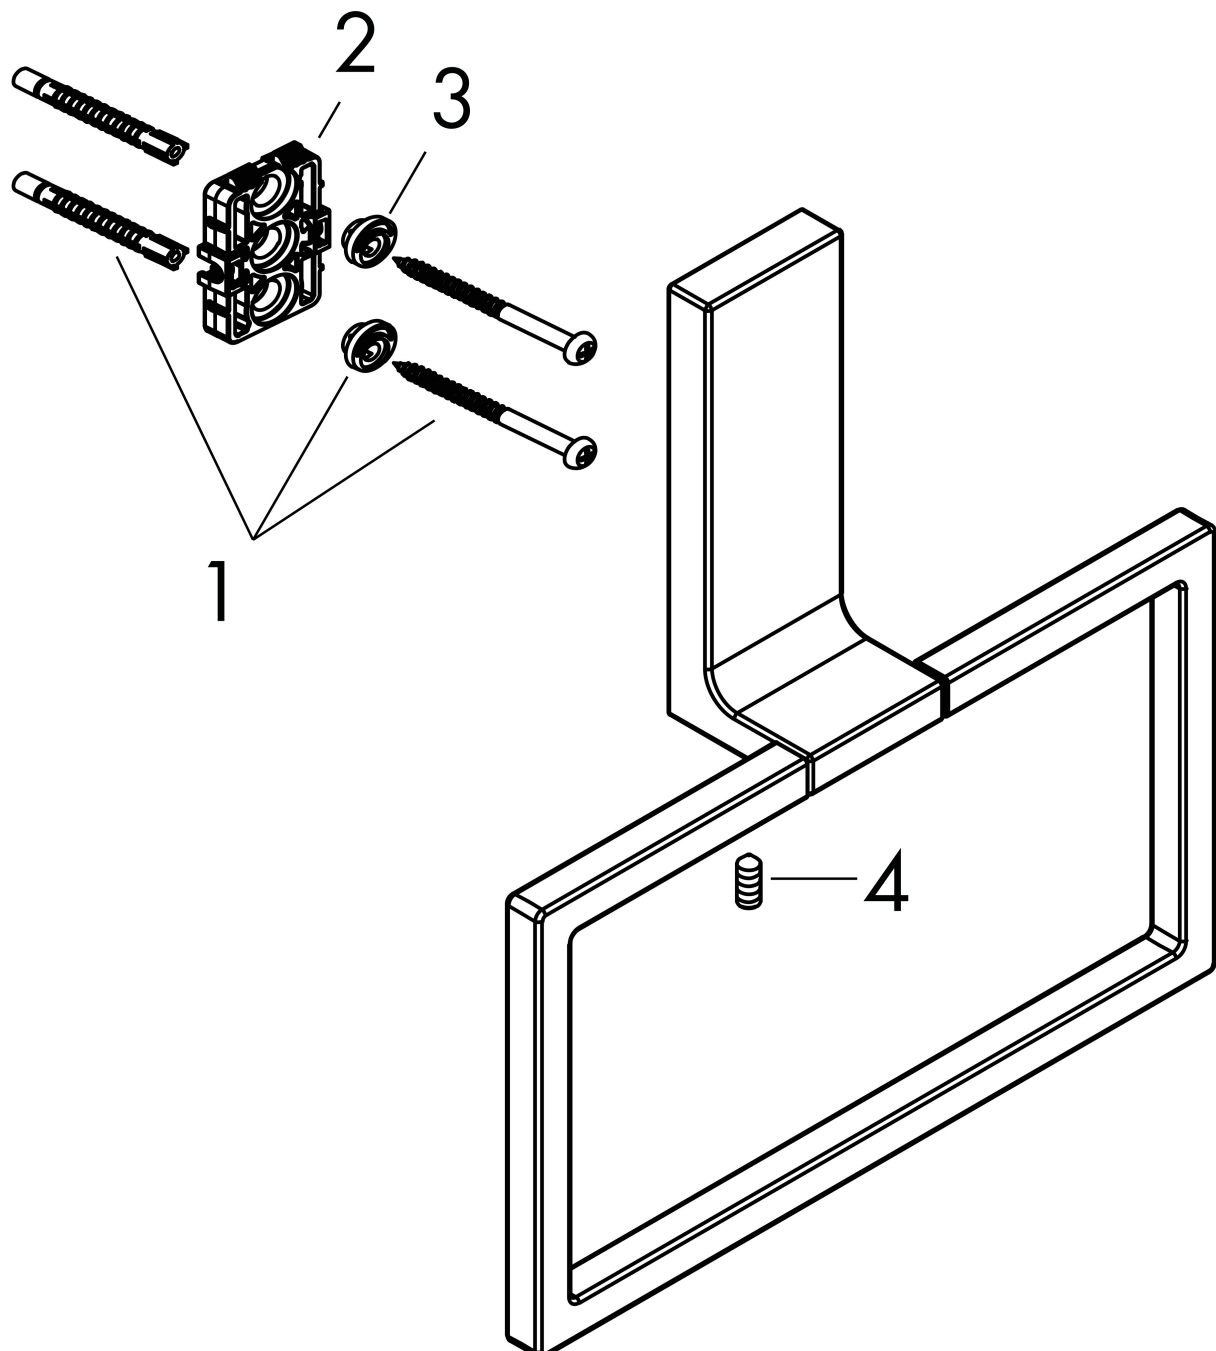

Brand AXOR
Art. Name **AXOR Universal Rectangular** Towel Ring
Art. Nr. 42623670
Surface matte black
Pos. 1

Product Picture

Features

- Wall-mounted
- Metal
- Swivelling
- With mounting material
- Concealed fastening
- Drilling distance: 35 mm
- Diameter drill hole: 6 mm

Drawing

Brand AXOR
Art. Name **AXOR Universal Rectangular** Towel Ring
Art. Nr. 42623670
Surface matte black
Pos. 1

Spare Parts Drawings for build year: >10/22

Brand AXOR
Art. Name **AXOR Universal Rectangular** Towel Ring
Art. Nr. 42623670
Surface matte black
Pos. 1

Spare parts list for build year: >10/22

Pos.	Description	Article number
1	mounting set	96179000
2	support cpl.	94682000
3	excentric socket	97604000
4	hollow set screw M5x16	97666000