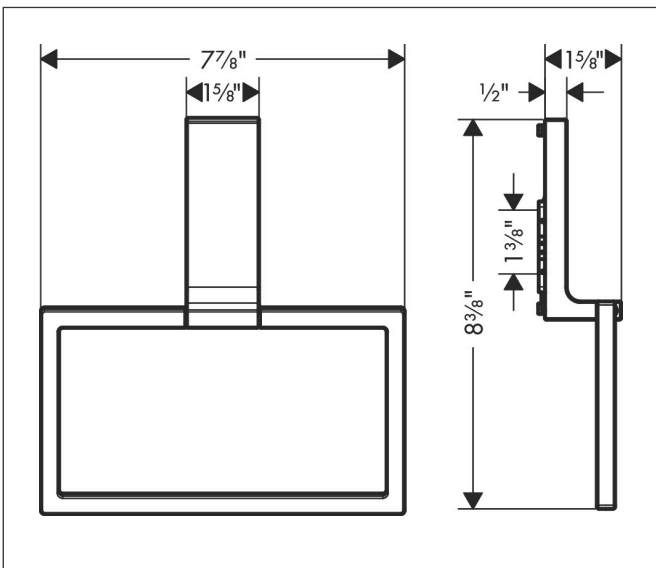

Brand AXOR
Art. Name **AXOR Universal Rectangular** Towel Ring
Art. Nr. 42623670
Surface matte black
Pos. 1

Product Picture

Features

- Wall-mounted
- Metal
- Swivelling
- With mounting material
- Concealed fastening
- Drilling distance: 35 mm
- Diameter drill hole: 6 mm

Drawing

Brand AXOR
Art. Name **AXOR Universal Rectangular** Towel Ring
Art. Nr. 42623670
Surface matte black
Pos. 1

Spare Parts Drawings for build year: >10/22

Brand AXOR
Art. Name **AXOR Universal Rectangular** Towel Ring
Art. Nr. 42623670
Surface matte black
Pos. 1

Spare parts list for build year: >10/22

Pos.	Description	Article number
1	mounting set	96179000
2	support cpl.	94682000
3	excentric socket	97604000
4	hollow set screw M5x16	97666000