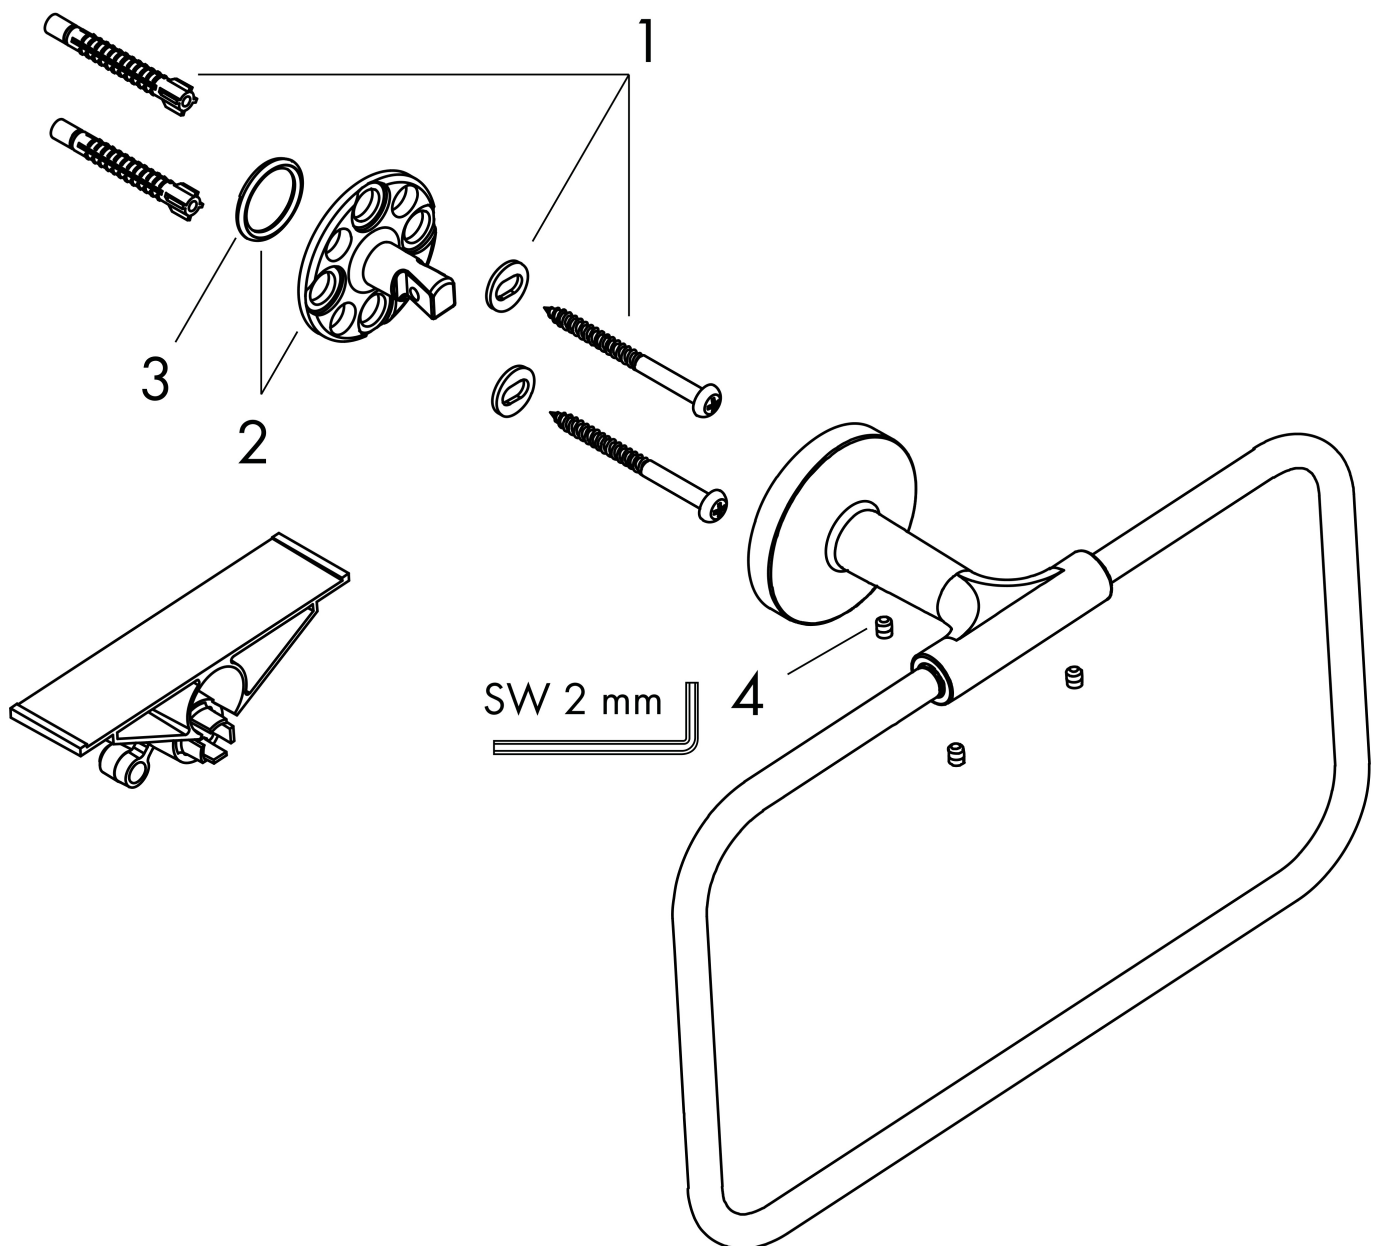

Brand AXOR
Art. Name **AXOR Universal Circular** Towel Ring
Art. Nr. 42823340
Surface Brushed Black Chrome
Pos. 1

Product Picture

Features

- Wall-mounted
- Metal
- Metal holder
- Swivelling
- With mounting material
- Concealed fastening
- Drilling distance: 35 mm
- Diameter drill hole: 6 mm

Drawing

Brand AXOR
Art. Name **AXOR Universal Circular** Towel Ring
Art. Nr. 42823340
Surface Brushed Black Chrome
Pos. 1

Spare Parts Drawings for build year: >12/21

Brand AXOR
Art. Name **AXOR Universal Circular** Towel Ring
Art. Nr. 42823340
Surface Brushed Black Chrome
Pos. 1

Spare parts list for build year: >12/21

Pos.	Description	Article number
1	mounting set	96179000
2	support element	94428000
3	O-ring 18x2,5	98139000
4	hollow set screw M4x5	98731000