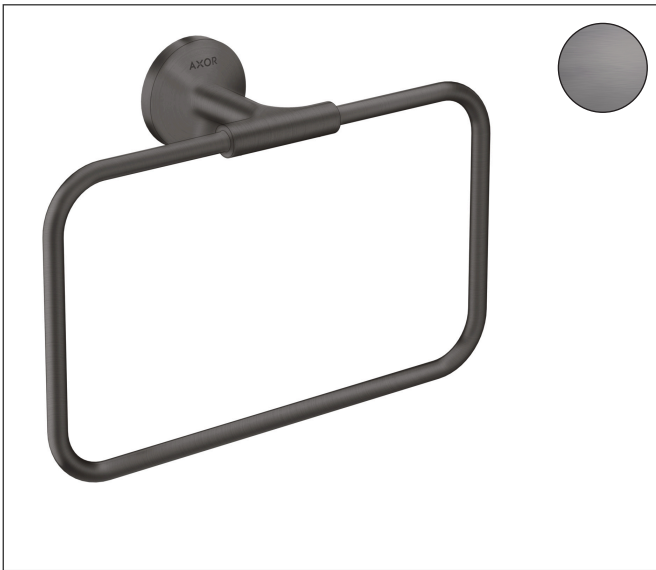

Brand AXOR
Art. Name **AXOR Universal Circular** Towel Ring
Art. Nr. 42823340
Surface Brushed Black Chrome
Pos. 1

Product Picture

Features

- Wall-mounted
- Metal
- Metal holder
- Swivelling
- With mounting material
- Concealed fastening
- Drilling distance: 35 mm
- Diameter drill hole: 6 mm

Drawing

Brand AXOR
Art. Name **AXOR Universal Circular** Towel Ring
Art. Nr. 42823340
Surface Brushed Black Chrome
Pos. 1

Spare Parts Drawings for build year: >12/21

Brand AXOR
Art. Name **AXOR Universal Circular** Towel Ring
Art. Nr. 42823340
Surface Brushed Black Chrome
Pos. 1