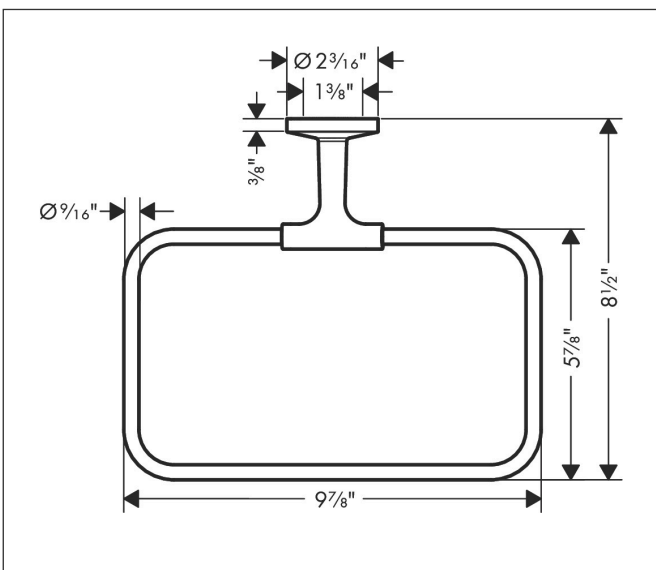

Brand AXOR
Art. Name **AXOR Universal Circular** Towel Ring
Art. Nr. 42823340
Surface Brushed Black Chrome
Pos. 1

Product Picture

Features

- Wall-mounted
- Metal
- Metal holder
- Swivelling
- With mounting material
- Concealed fastening
- Drilling distance: 35 mm
- Diameter drill hole: 6 mm

Drawing

Brand AXOR
Art. Name **AXOR Universal Circular** Towel Ring
Art. Nr. 42823340
Surface Brushed Black Chrome
Pos. 1

Spare Parts Drawings for build year: >12/21

Brand AXOR
Art. Name **AXOR Universal Circular** Towel Ring
Art. Nr. 42823340
Surface Brushed Black Chrome
Pos. 1

Spare parts list for build year: >12/21

Pos.	Description	Article number
1	mounting set	96179000
2	support element	94428000
3	O-ring 18x2,5	98139000
4	hollow set screw M4x5	98731000