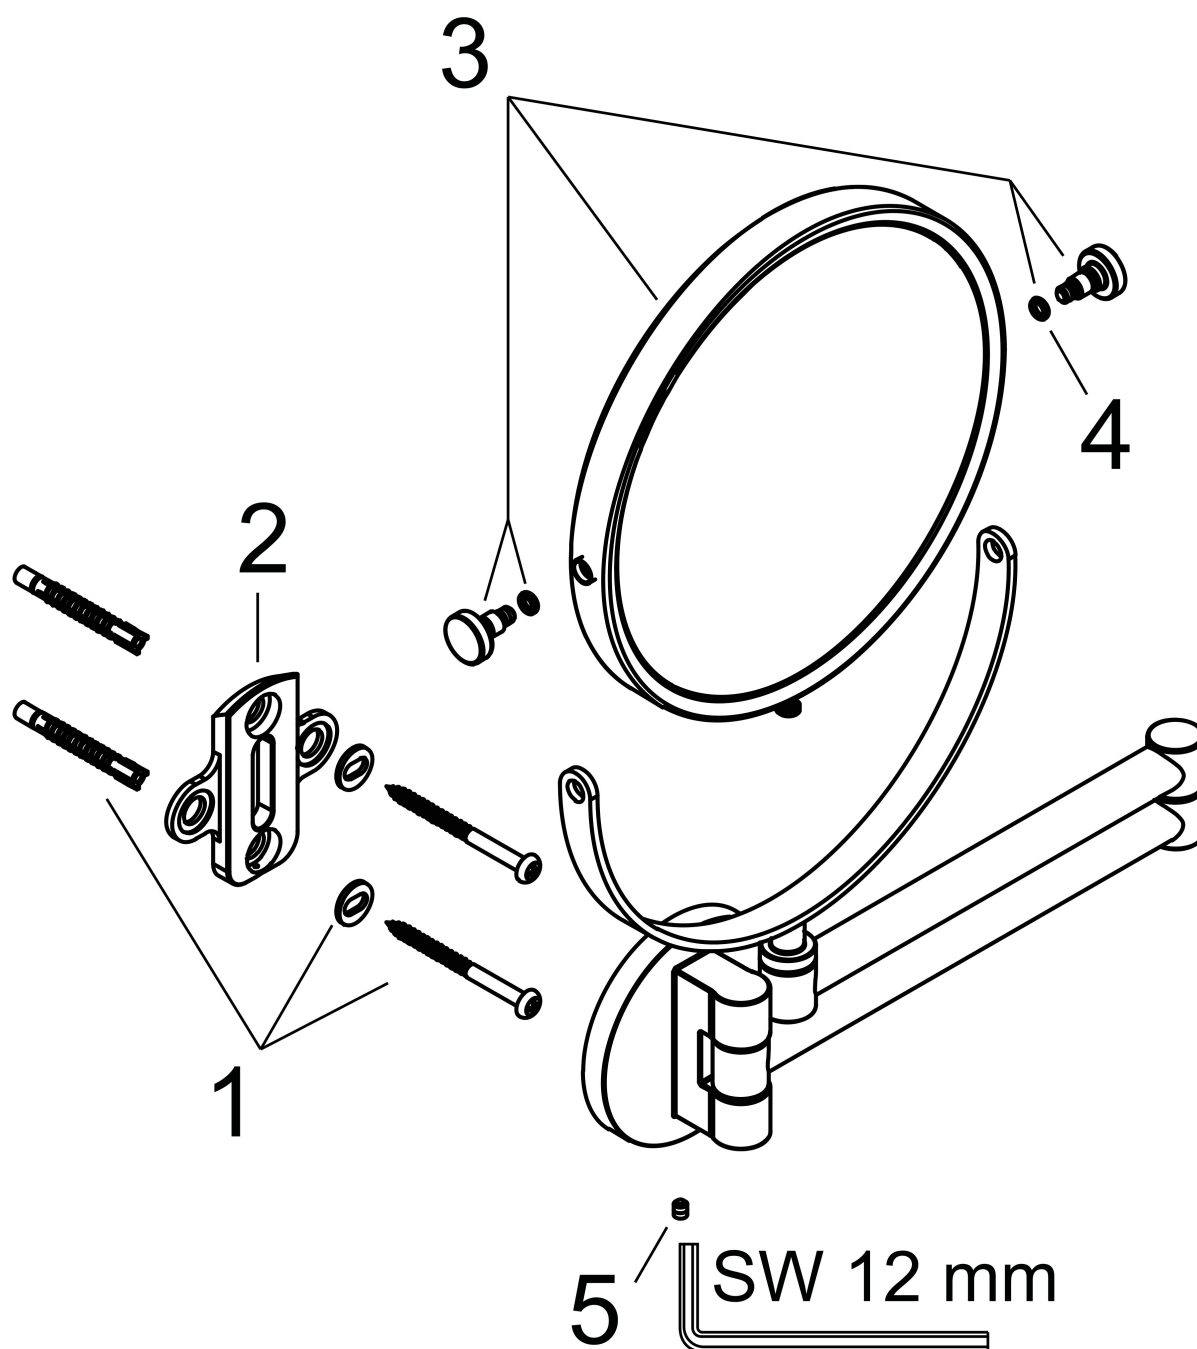

Brand AXOR
Art. Name **AXOR Universal Circular** Shaving Mirror
Art. Nr. 42849000
Surface Chrome
Pos. 1

Spare Parts Drawings for build year: >10/21

Brand AXOR
Art. Name **AXOR Universal Circular** Shaving Mirror
Art. Nr. 42849000
Surface Chrome
Pos. 1

Spare parts list for build year: >10/21

| Pos. | Description | Article number |
|------|-----------------------|----------------|
| 1 | mounting set | 96179000 |
| 2 | support element | 94430000 |
| 3 | mirror | 98729000 |
| 4 | O-ring 4x1,5 | 93463000 |
| 5 | hollow set screw M4x5 | 98731000 |