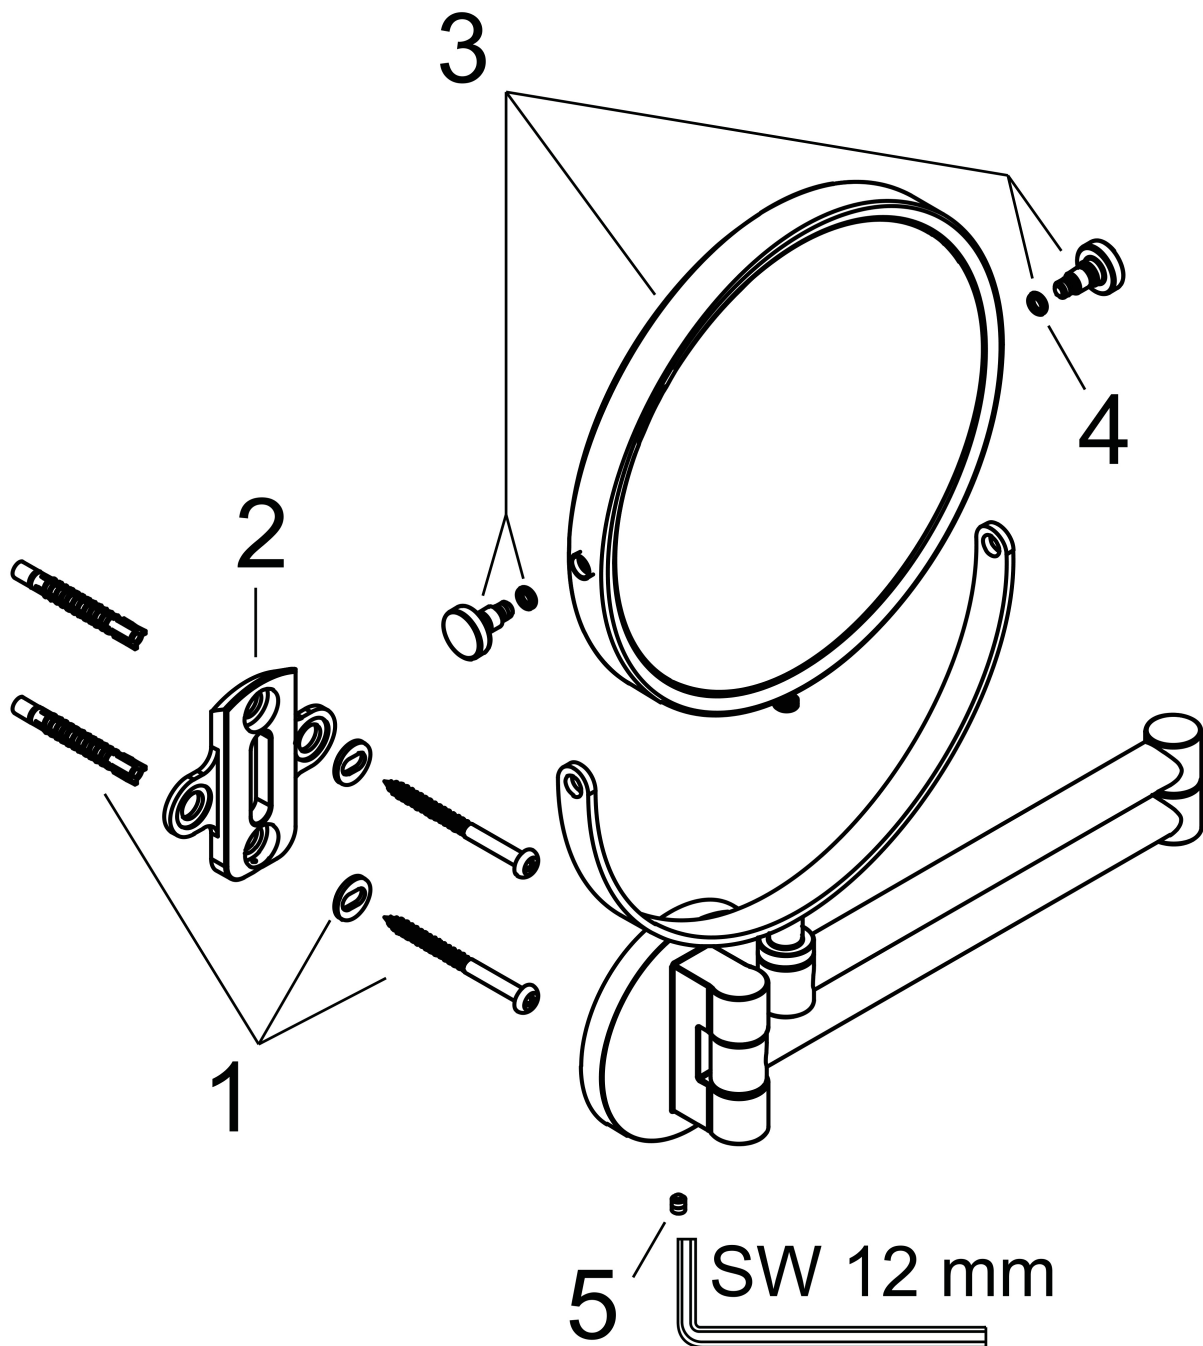

Brand	AXOR
Art. Name	AXOR Universal Circular Shaving Mirror
Art. Nr.	42849340
Surface	Brushed Black Chrome
Pos.	1

Product Picture

Features

- Mirror glass
- Material frame: metal
- Swiveling
- With mounting material
- Concealed fastening
- Drilling distance: 51 mm
- Diameter drill hole: 6 mm
- Wall-mounted

Drawing

Brand AXOR
Art. Name **AXOR Universal Circular** Shaving Mirror
Art. Nr. 42849340
Surface Brushed Black Chrome
Pos. 1

Spare Parts Drawings for build year: >04/22

Brand AXOR
Art. Name **AXOR Universal Circular** Shaving Mirror
Art. Nr. 42849340
Surface Brushed Black Chrome
Pos. 1

Spare parts list for build year: >04/22

Pos.	Description	Article number
1	mounting set	96179000
2	support element	94430000
3	mirror	98729340
4	O-ring 4x1,5	93463000
5	hollow set screw M4x5	98731000