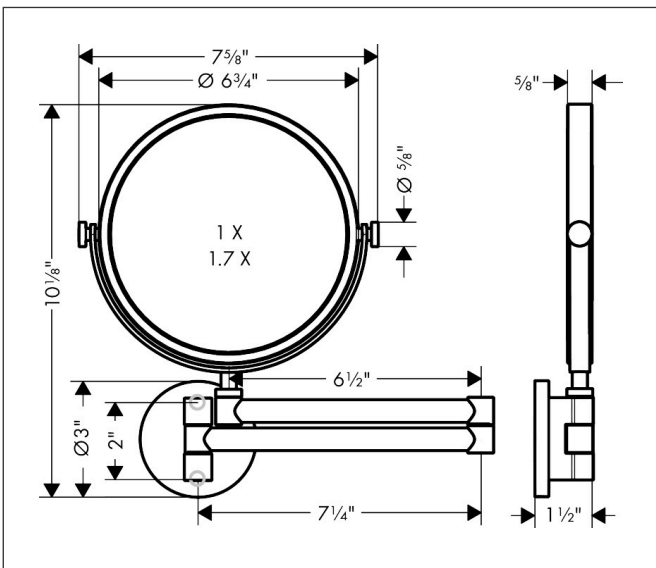

Brand	AXOR
Art. Name	AXOR Universal Circular Shaving Mirror
Art. Nr.	42849340
Surface	Brushed Black Chrome
Pos.	1

Product Picture

Features

- Mirror glass
- Material frame: metal
- Swiveling
- With mounting material
- Concealed fastening
- Drilling distance: 51 mm
- Diameter drill hole: 6 mm
- Wall-mounted

Drawing

Brand AXOR
Art. Name **AXOR Universal Circular** Shaving Mirror
Art. Nr. 42849340
Surface Brushed Black Chrome
Pos. 1

Spare Parts Drawings for build year: >04/22

Brand AXOR
Art. Name **AXOR Universal Circular** Shaving Mirror
Art. Nr. 42849340
Surface Brushed Black Chrome
Pos. 1

Spare parts list for build year: >04/22

Pos.	Description	Article number
1	mounting set	96179000
2	support element	94430000
3	mirror	98729340
4	O-ring 4x1,5	93463000
5	hollow set screw M4x5	98731000