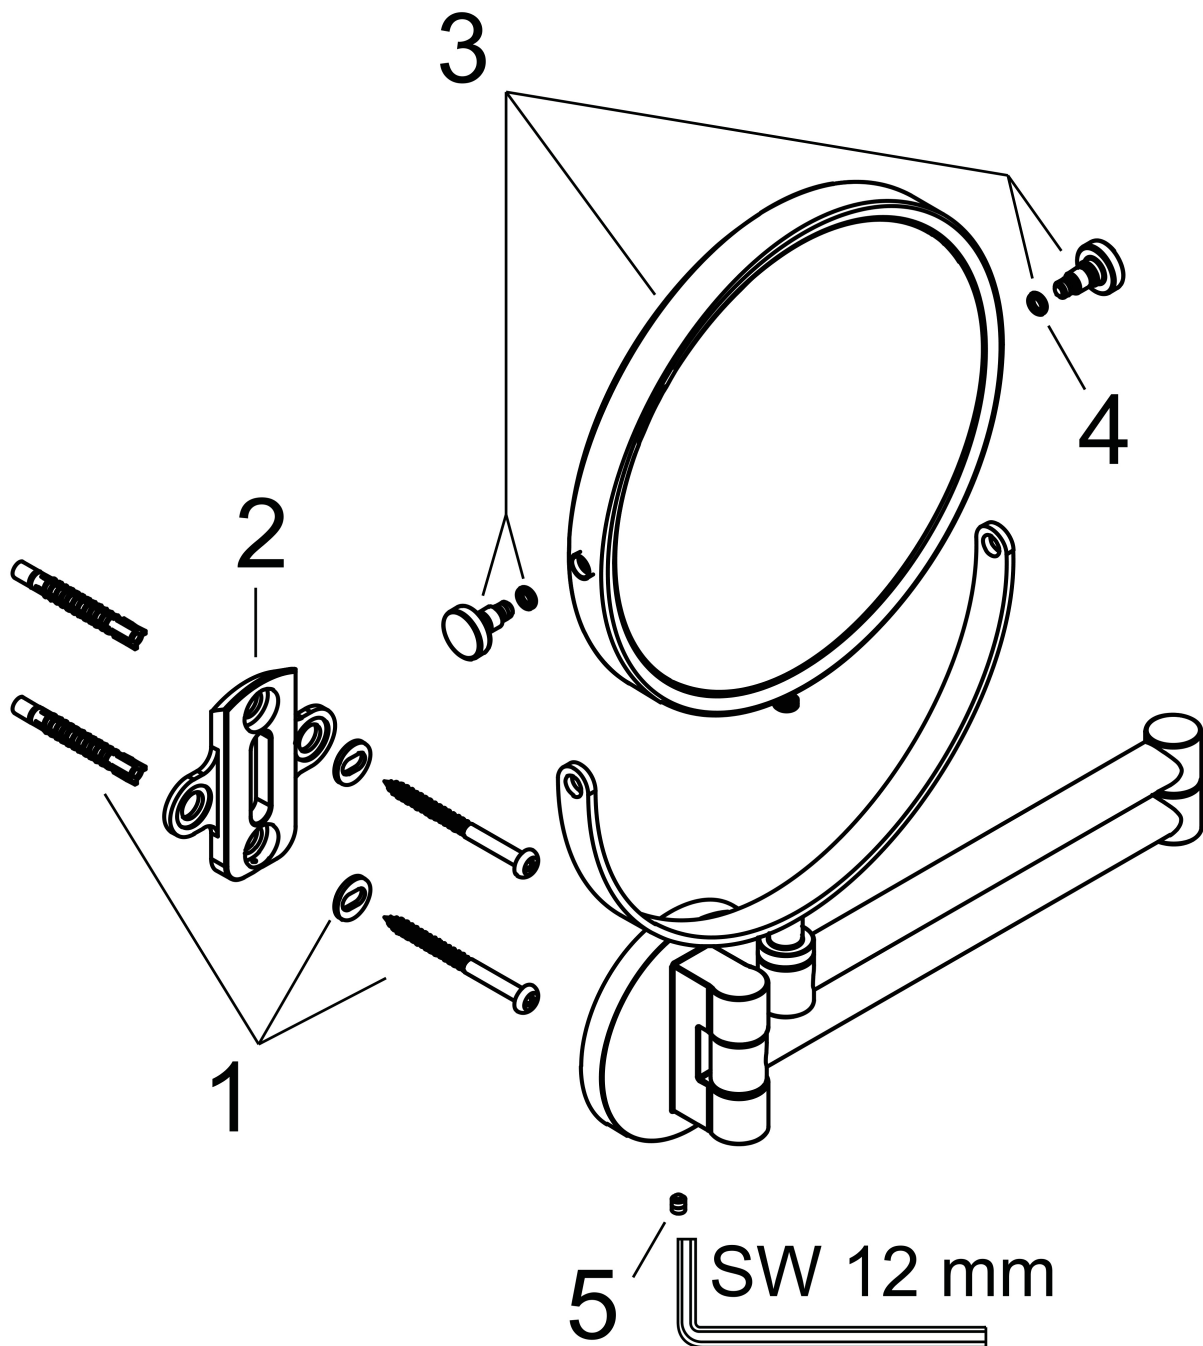

Brand AXOR
 Art. Name **AXOR Universal Circular** Shaving Mirror
 Art. Nr. 42849670
 Surface matte black
 Pos. 1

Product Picture

Features

- Mirror glass
- Material frame: metal
- Swiveling
- With mounting material
- Concealed fastening
- Drilling distance: 51 mm
- Diameter drill hole: 6 mm
- Wall-mounted

Drawing

Brand AXOR
Art. Name **AXOR Universal Circular** Shaving Mirror
Art. Nr. 42849670
Surface matte black
Pos. 1

Spare Parts Drawings for build year: >03/22

Brand AXOR
Art. Name **AXOR Universal Circular** Shaving Mirror
Art. Nr. 42849670
Surface matte black
Pos. 1

Spare parts list for build year: >03/22

Pos.	Description	Article number
1	mounting set	96179000
2	support element	94430000
3	mirror	98729670
4	O-ring 4x1,5	93463000
5	hollow set screw M4x5	98731000