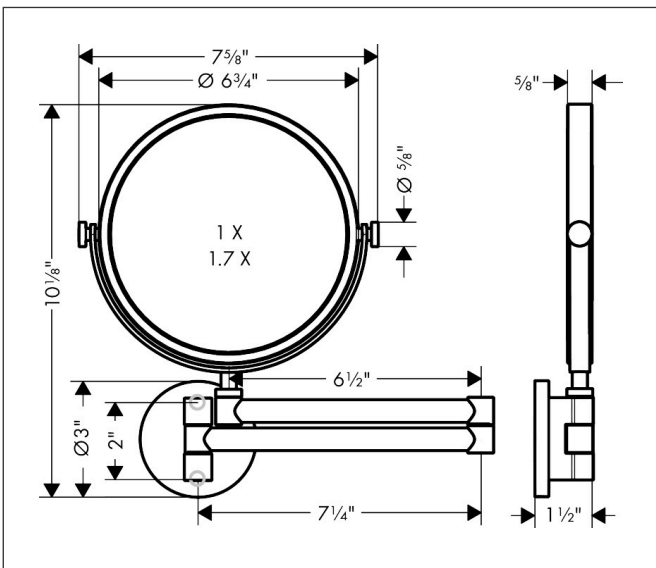

Brand AXOR
 Art. Name **AXOR Universal Circular** Shaving Mirror
 Art. Nr. 42849670
 Surface matte black
 Pos. 1

Product Picture

Features

- Mirror glass
- Material frame: metal
- Swiveling
- With mounting material
- Concealed fastening
- Drilling distance: 51 mm
- Diameter drill hole: 6 mm
- Wall-mounted

Drawing

Brand AXOR
Art. Name **AXOR Universal Circular** Shaving Mirror
Art. Nr. 42849670
Surface matte black
Pos. 1

Spare Parts Drawings for build year: >03/22

Brand AXOR
Art. Name **AXOR Universal Circular** Shaving Mirror
Art. Nr. 42849670
Surface matte black
Pos. 1

Spare parts list for build year: >03/22

Pos.	Description	Article number
1	mounting set	96179000
2	support element	94430000
3	mirror	98729670
4	O-ring 4x1,5	93463000
5	hollow set screw M4x5	98731000