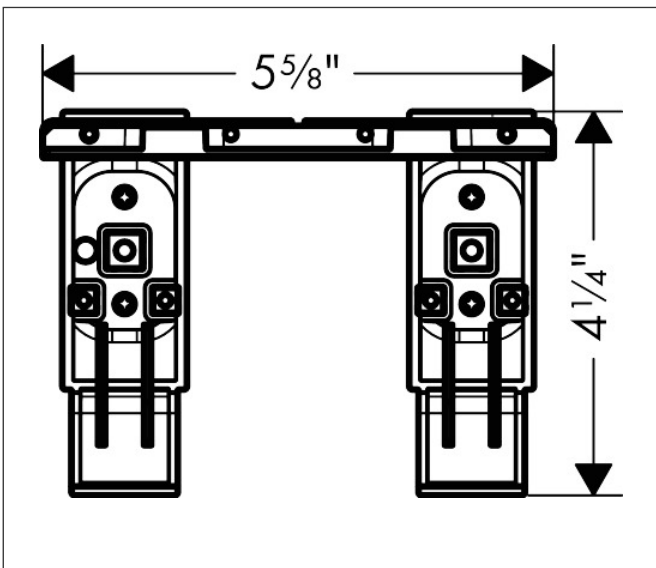

Brand AXOR
Art. Name **AXOR Universal Softsquare** Adapter Set
Art. Nr. 42870140
Surface Brushed Bronze
Pos. 1

Product Picture

Features

- for assembling AXOR Universal Accessories on a rail
- for combination of soap dish/shelf #42803XXX or shelf 300 mm #42838XXX with toilet paper holder #42836XXX

Drawing