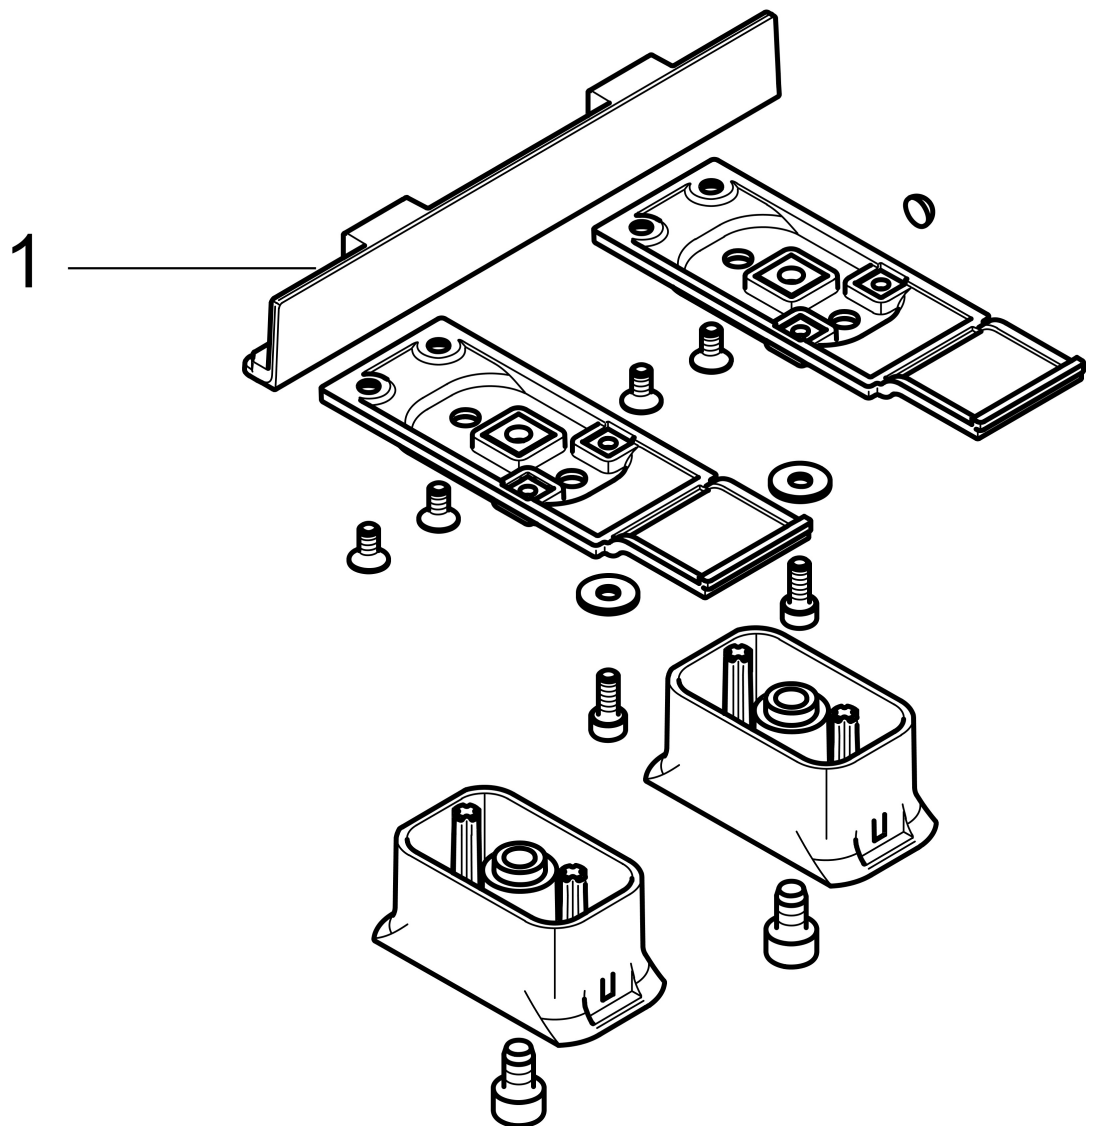

Brand AXOR
Art. Name **AXOR Universal Softsquare** Adapter Set
Art. Nr. 42870140
Surface Brushed Bronze
Pos. 1

Product Picture

Features

- for assembling AXOR Universal Accessories on a rail
- for combination of soap dish/shelf #42803XXX or shelf 300 mm #42838XXX with toilet paper holder #42836XXX

Drawing

Brand AXOR
Art. Name **AXOR Universal Softsquare** Adapter Set
Art. Nr. 42870140
Surface Brushed Bronze
Pos. 1

Spare Parts Drawings for build year: >11/16

Brand AXOR
Art. Name **AXOR Universal Softsquare** Adapter Set
Art. Nr. 42870140
Surface Brushed Bronze
Pos. 1

Spare parts list for build year: >11/16

Pos.	Description	Article number
1	cover	92464140
a	hexagon socket screw M6x10	92847000