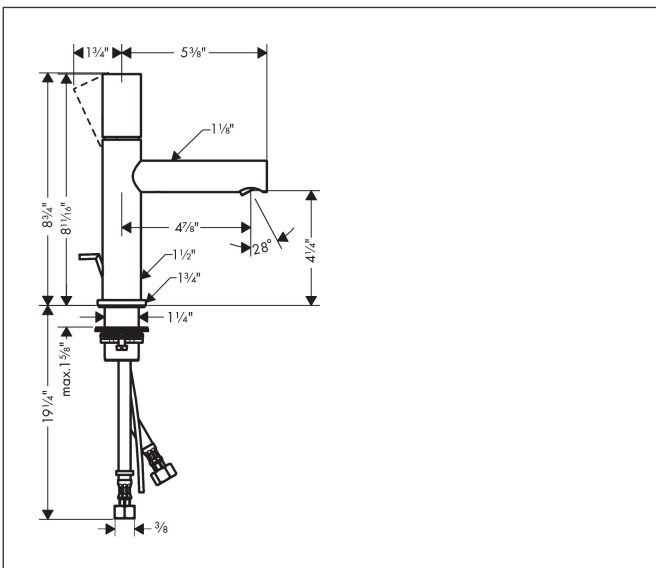

Brand	AXOR
Art. Name	AXOR Uno Single-Hole Faucet 110 with Zero Handle and Pop-Up Drain, 1.2 GPM
Art. Nr.	45001001
Surface	Chrome
Pos.	1

Product Picture

Features

- Handle design: cylinder handle
- Spray pattern: Laminar spray
- Maximum flow rate (at 3 bar): 4.5 l/min
- Ceramic cartridge
- Pop-up drain G 1

Drawing

Technology