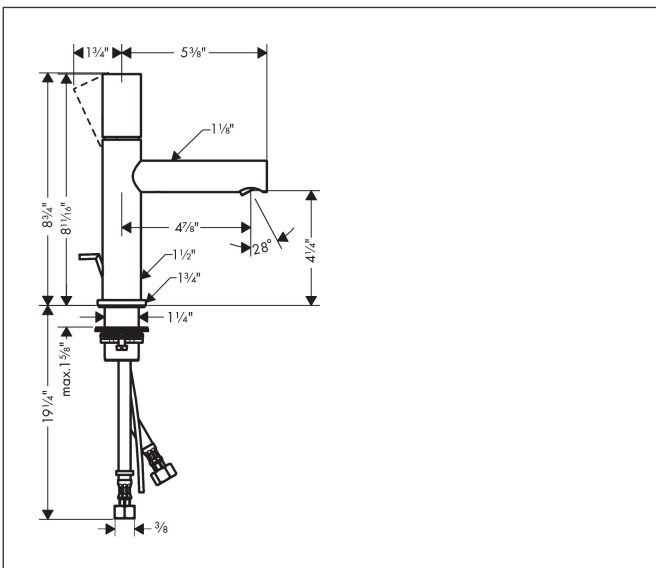

Brand	AXOR
Art. Name	AXOR Uno Single-Hole Faucet 110 with Zero Handle and Pop-Up Drain, 1.2 GPM
Art. Nr.	45001821
Surface	Brushed Nickel
Pos.	1

Product Picture

Features

- Handle design: cylinder handle
- Spray pattern: Laminar spray
- Maximum flow rate (at 3 bar): 4.5 l/min
- Ceramic cartridge
- Pop-up drain G 1

Drawing

Technology