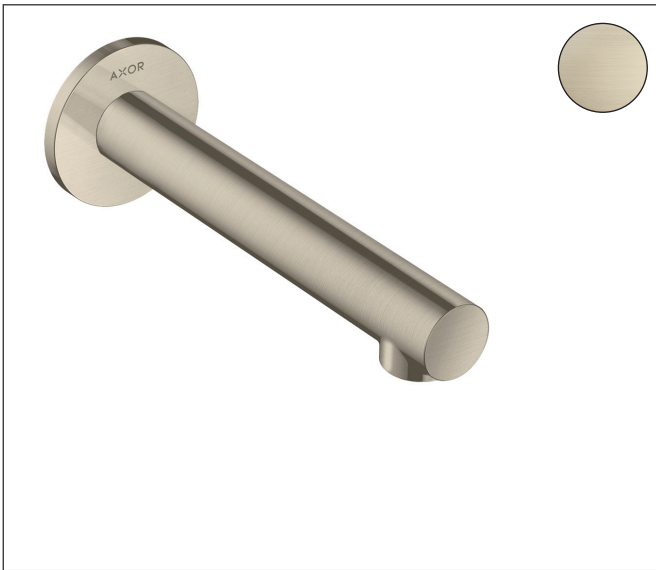

Brand AXOR
Art. Name **AXOR Uno** Tub Spout Straight
Art. Nr. 45410821
Surface Brushed Nickel
Pos. 1

Product Picture

Features

- Maximum flow rate (at 3 bar): 19 l/min
- Solid brass
- Scope of supply: 1/2" female and 3/4" male adaptor included , 1/2" female and 3/4" male adaptor included