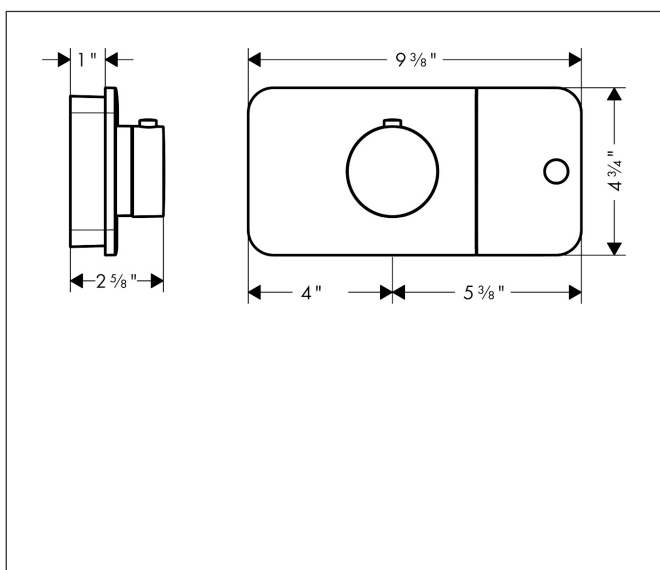

Brand AXOR
Art. Name **AXOR One** Thermostat Module 1-Function
Art. Nr. 45711341
Surface Brushed Black Chrome
Pos. 1

Product Picture

Features

- Comfortable turning on / off of outlets with large Select-paddle
- Thermostat cartridge, Start/stop valve to operate the functions
- Maximum flow rate (at 3 bar): 21.9 l/min
- Safety stop at 40°C
- Thermostat is delivered with button handshower

Drawing

Technology