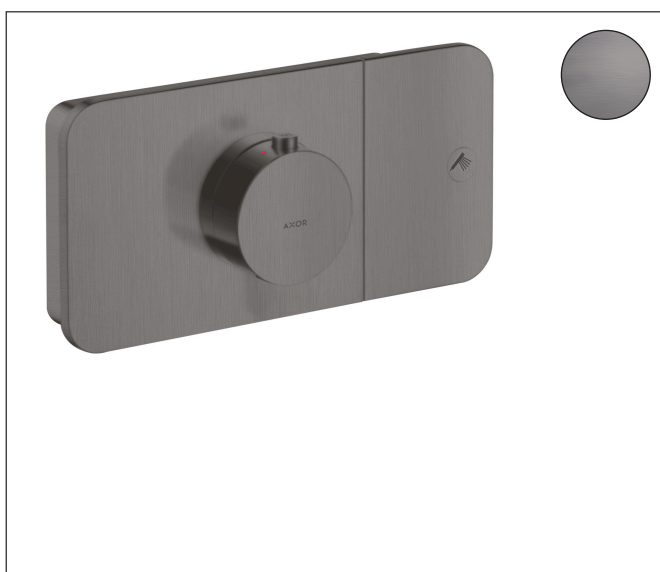

Brand AXOR
Art. Name **AXOR One** Thermostat Module 1-Function
Art. Nr. 45711341
Surface Brushed Black Chrome
Pos. 1

Product Picture

Features

- Comfortable turning on / off of outlets with large Select-paddle
- Thermostat cartridge, Start/stop valve to operate the functions
- Maximum flow rate (at 3 bar): 21.9 l/min
- Safety stop at 40°C
- Thermostat is delivered with button handshower

Drawing

Technology