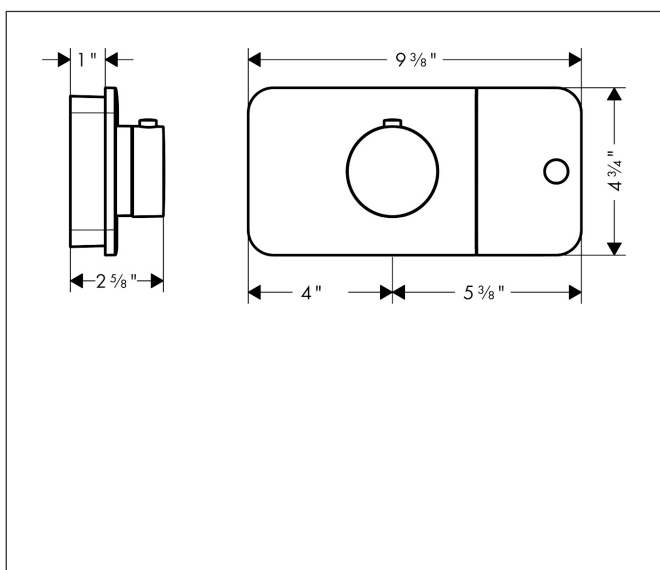

Brand AXOR
 Art. Name **AXOR One** Thermostat Module 1-Function
 Art. Nr. 45711671
 Surface matte black
 Pos. 1

Product Picture

Features

- Comfortable turning on / off of outlets with large Select-paddle
- Thermostat cartridge, Start/stop valve to operate the functions
- Maximum flow rate (at 3 bar): 21.9 l/min
- Safety stop at 40°C
- Thermostat is delivered with button handshower

Drawing

Technology