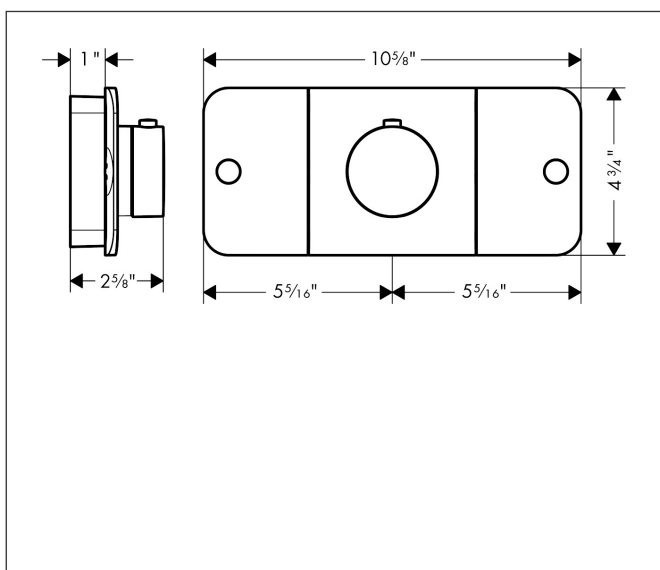

Brand AXOR
 Art. Name **AXOR One** Thermostatic Module Trim for 2 Functions
 Art. Nr. 45712671
 Surface matte black
 Pos. 1

Product Picture

Features

- Multiple outlets can be run simultaneously
- Comfortable turning on / off of outlets with large Select-paddle
- Thermostat cartridge, Start/stop valve to operate the functions
- Flow rate left and right: 6.6 l/min
- Flow rate per outlet (at 3 bar): 21.9 l/min
- Safety stop at 40°C
- Thermostat is delivered with buttons Handshower and Rain large

Drawing

Technology