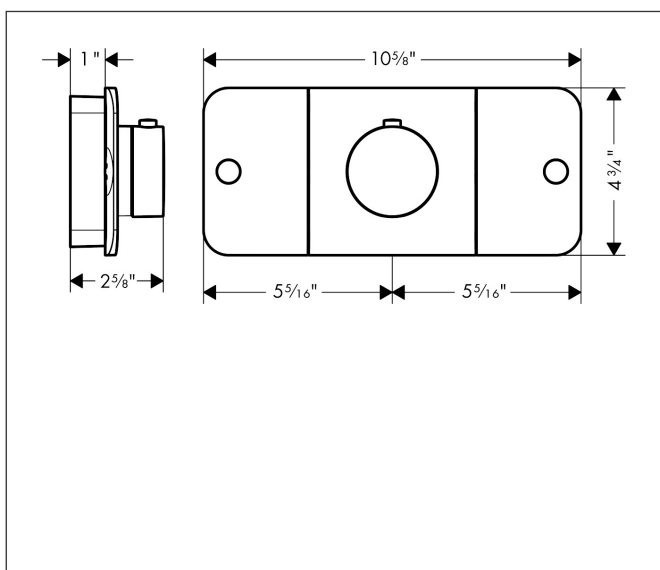

Brand AXOR
 Art. Name **AXOR One** Thermostatic Module Trim for 2 Functions
 Art. Nr. 45712701
 Surface Matte White
 Pos. 1

Product Picture

Features

- Multiple outlets can be run simultaneously
- Comfortable turning on / off of outlets with large Select-paddle
- Thermostat cartridge, Start/stop valve to operate the functions
- Flow rate left and right: 6.6 l/min
- Flow rate per outlet (at 3 bar): 21.9 l/min
- Safety stop at 40°C
- Thermostat is delivered with buttons Handshower and Rain large

Drawing

Technology