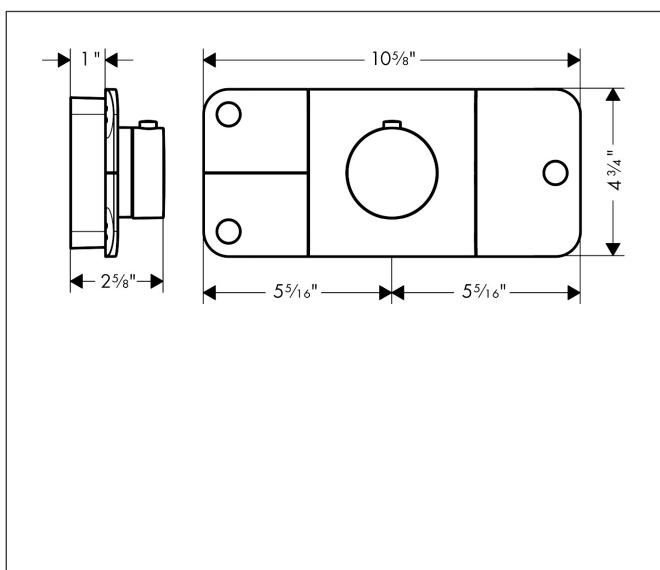

Brand AXOR
 Art. Name **AXOR One** Thermostatic Module Trim for 3 Functions
 Art. Nr. 45713251
 Surface Brushed Gold Optic
 Pos. 1

Product Picture

Features

- Multiple outlets can be run simultaneously
- Comfortable turning on / off of outlets with large Select-paddle
- Thermostat cartridge, Start/stop valve to operate the functions
- Flow rate left and right: 6.6 l/min
- Flow rate per outlet (at 3 bar): 21.9 l/min
- Safety stop at 40°C
- Thermostat is delivered with buttons handshower, Rain large and Body spray

Drawing

Technology