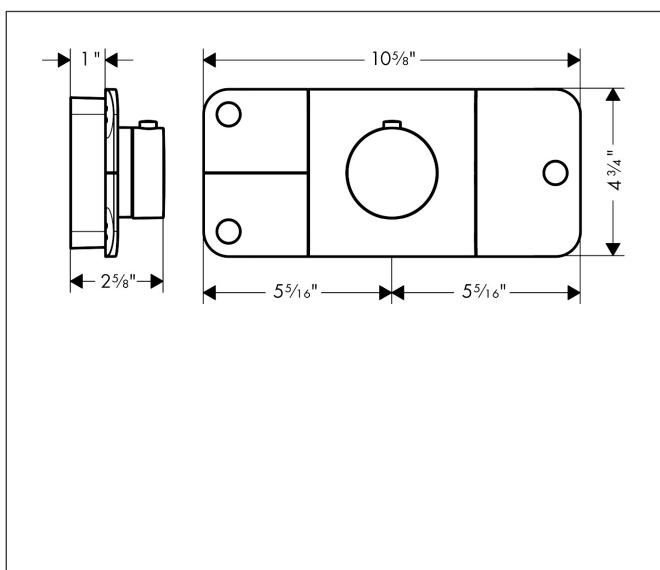

Brand AXOR
 Art. Name **AXOR One** Thermostatic Module Trim for 3 Functions
 Art. Nr. 45713341
 Surface Brushed Black Chrome
 Pos. 1

Product Picture

Features

- Multiple outlets can be run simultaneously
- Comfortable turning on / off of outlets with large Select-paddle
- Thermostat cartridge, Start/stop valve to operate the functions
- Flow rate left and right: 6.6 l/min
- Flow rate per outlet (at 3 bar): 21.9 l/min
- Safety stop at 40°C
- Thermostat is delivered with buttons handshower, Rain large and Body spray

Drawing

Technology