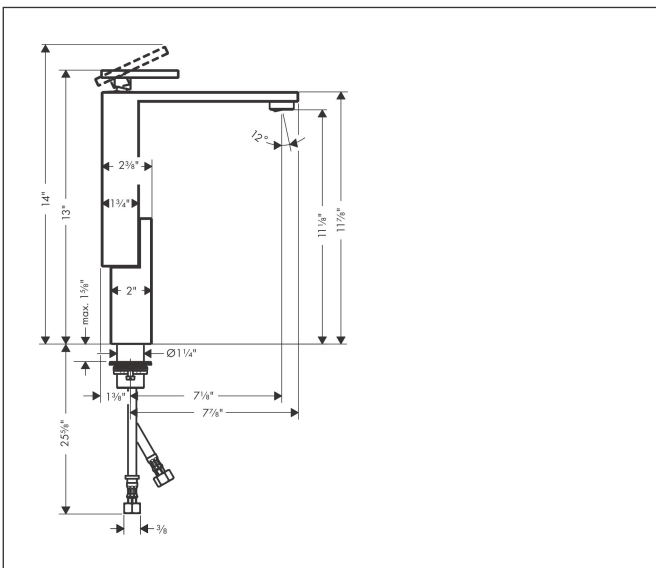

Brand	AXOR
Art. Name	AXOR Edge Single-Hole Faucet 280 - Diamond Cut, 1.2 GPM, without Pop-up Drain
Art. Nr.	46031991
Surface	Polished Gold Optic
Pos.	1

Product Picture

Features

- Handle design: lever handle
- Spray pattern: Aerated spray
- Maximum flow rate (at 3 bar): 4.5 l/min
- Ceramic cartridge

Drawing

Technology

Brand AXOR
Art. Name **AXOR Edge** Single-Hole Faucet 280 - Diamond Cut, 1.2 GPM, without Pop-up
Drain
Art. Nr. 46031991
Surface Polished Gold Optic
Pos. 1

Spare Parts Drawings for build year: >04/20

Brand AXOR
 Art. Name **AXOR Edge** Single-Hole Faucet 280 - Diamond Cut, 1.2 GPM, without Pop-up Drain
 Art. Nr. 46031991
 Surface Polished Gold Optic
 Pos. 1

Spare parts list for build year: >04/20

Pos.	Description	Article number
2	O-ring 33x1,5	98164000
3	nut	92926000
4	O-ring 30x1,5	98433000
5	O-ring 29x2	98391000
6	O-ring 25x1,5	98146000
7	cartridge, assy	92900000
8	seal	93383000
9	adapter for cartridge	98866000
10	O-ring 23x2	98398000
11	O-ring 22x1,2	98397000
12	service tool	95661000
13	fixing set (Ø 32)	13961000
14	lever collar	97548000
15	connection hose 35½" M8x0,75 3/8"	96316001
16	O-ring 7x1,5	98422000