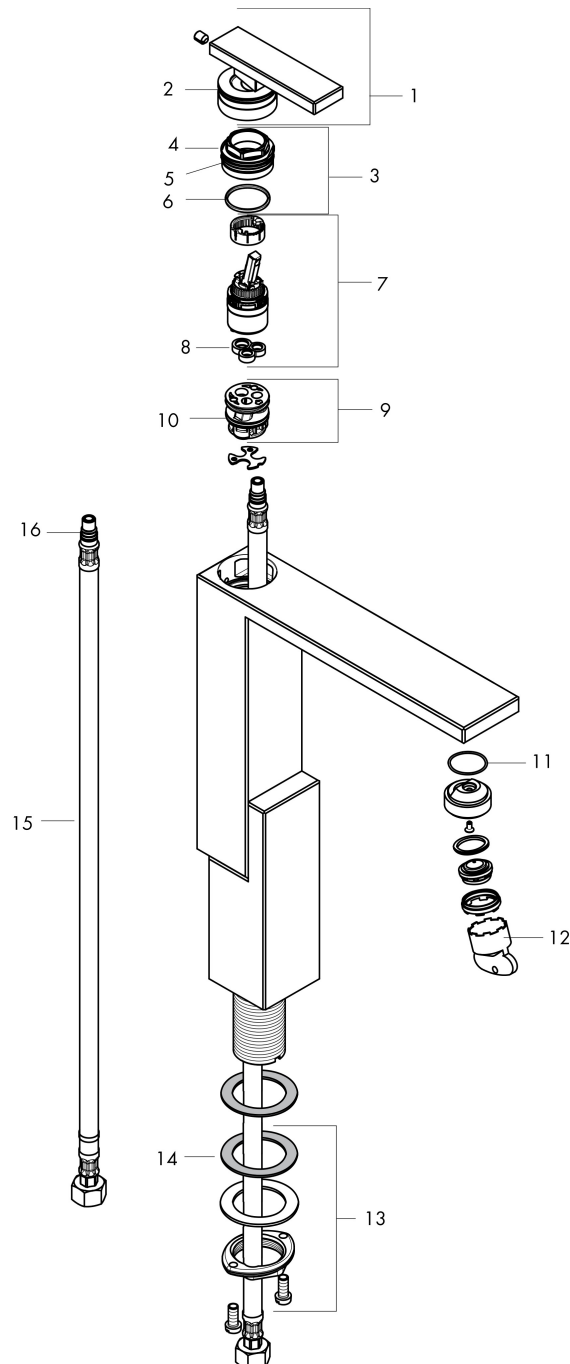

Brand	AXOR
Art. Name	AXOR Edge Single-Hole Faucet 280 - Diamond Cut, 1.2 GPM, without Pop-up Drain
Art. Nr.	46031991
Surface	Polished Gold Optic
Pos.	1

Product Picture

Features

- Handle design: lever handle
- Spray pattern: Aerated spray
- Maximum flow rate (at 3 bar): 4.5 l/min
- Ceramic cartridge

Drawing

Technology

Brand AXOR
Art. Name **AXOR Edge** Single-Hole Faucet 280 - Diamond Cut, 1.2 GPM, without Pop-up
Drain
Art. Nr. 46031991
Surface Polished Gold Optic
Pos. 1

Spare Parts Drawings for build year: >04/20

Brand AXOR
 Art. Name **AXOR Edge** Single-Hole Faucet 280 - Diamond Cut, 1.2 GPM, without Pop-up Drain
 Art. Nr. 46031991
 Surface Polished Gold Optic
 Pos. 1

Spare parts list for build year: >04/20

Pos.	Description	Article number
2	O-ring 33x1,5	98164000
3	nut	92926000
4	O-ring 30x1,5	98433000
5	O-ring 29x2	98391000
6	O-ring 25x1,5	98146000
7	cartridge, assy	92900000
8	seal	93383000
9	adapter for cartridge	98866000
10	O-ring 23x2	98398000
11	O-ring 22x1,2	98397000
12	service tool	95661000
13	fixing set (Ø 32)	13961000
14	lever collar	97548000
15	connection hose 35½" M8x0,75 3/8"	96316001
16	O-ring 7x1,5	98422000