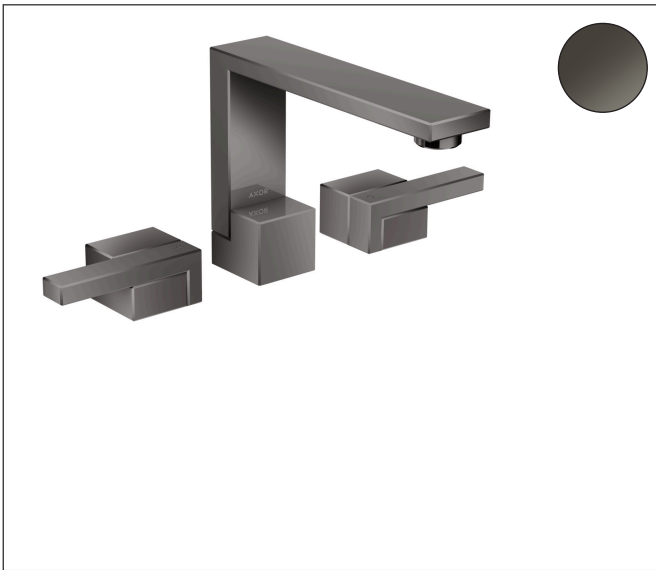

Brand AXOR  
 Art. Name **AXOR Edge** Widespread Faucet 130, 1.2 GPM, without Pop-up Drain  
 Art. Nr. 46050331  
 Surface Polished Black Chrome  
 Pos. 1

## Features

- Spout height: 5 Inch
- Handle design: lever handle
- Spray pattern: Aerated spray
- Maximum flow rate (at 3 bar): 4.5 l/min
- Ceramic valves hot/cold 90°

## Technology

Brand AXOR  
Art. Name **AXOR Edge** Widespread Faucet 130, 1.2 GPM, without Pop-up Drain  
Art. Nr. 46050331  
Surface Polished Black Chrome  
Pos. 1

## Spare Parts Drawings for build year: >04/20

Brand AXOR  
 Art. Name **AXOR Edge** Widespread Faucet 130, 1.2 GPM, without Pop-up Drain  
 Art. Nr. 46050331  
 Surface Polished Black Chrome  
 Pos. 1