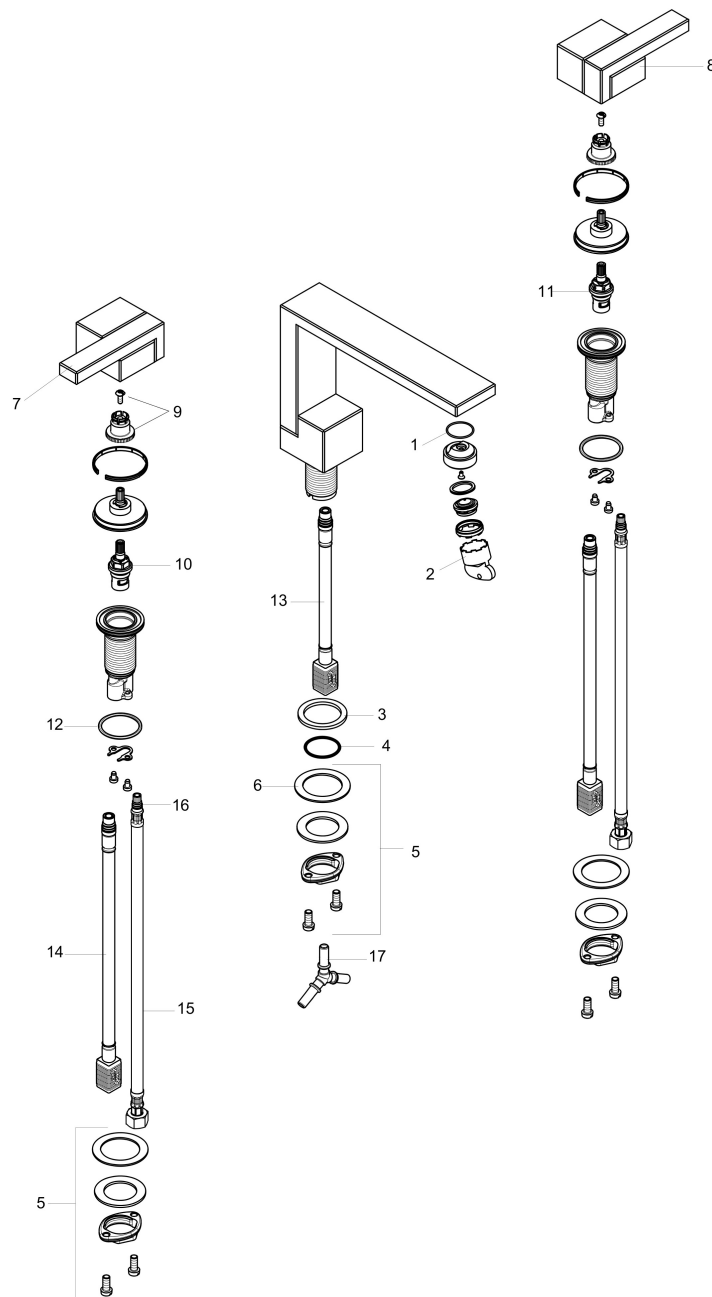

## Features

- Spout height: 5 Inch
- Handle design: lever handle
- Spray pattern: Aerated spray
- Maximum flow rate (at 3 bar): 4.5 l/min
- Ceramic valves hot/cold 90°

## Drawing

## Spare Parts Drawings for build year: >04/20

Brand AXOR  
 Art. Name **AXOR Edge** Widespread Faucet 130, 1.2 GPM, without Pop-up Drain  
 Art. Nr. 46050331  
 Surface Polished Black Chrome  
 Pos. 1

## Spare parts list for build year: >04/20

Pos.	Description	Article number
1	O-ring 22x1,2	98397000
2	service tool	95661000
3	flat seal	98749000
4	O-ring 26x4	92191000
5	null	92909000
6	lever collar	97548000
9	handle fixing set	94184000
10	shut off unit right closing	98817001
11	shut off unit left closing	95366001
12	null	92907000
13	null	92913000
14	null	92914000
15	connection hose 18½" M8x0,75 3/8"	96321001
16	O-ring 7x1,5	98422000
17	hose connection angel	92905000