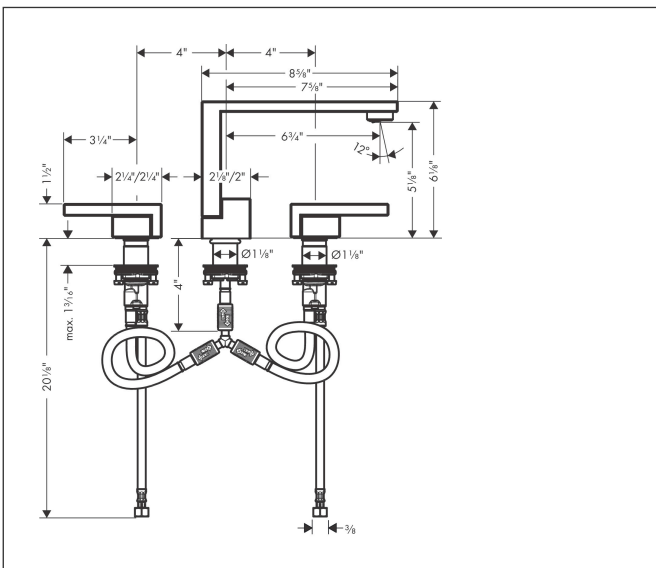

Brand AXOR
Art. Name **AXOR Edge** Widespread Faucet 130, 1.2 GPM, without Pop-up Drain
Art. Nr. 46050331
Surface Polished Black Chrome
Pos. 1

Product Picture

Features

- Spout height: 5 Inch
- Handle design: lever handle
- Spray pattern: Aerated spray
- Maximum flow rate (at 3 bar): 4.5 l/min
- Ceramic valves hot/cold 90°

Drawing

Technology