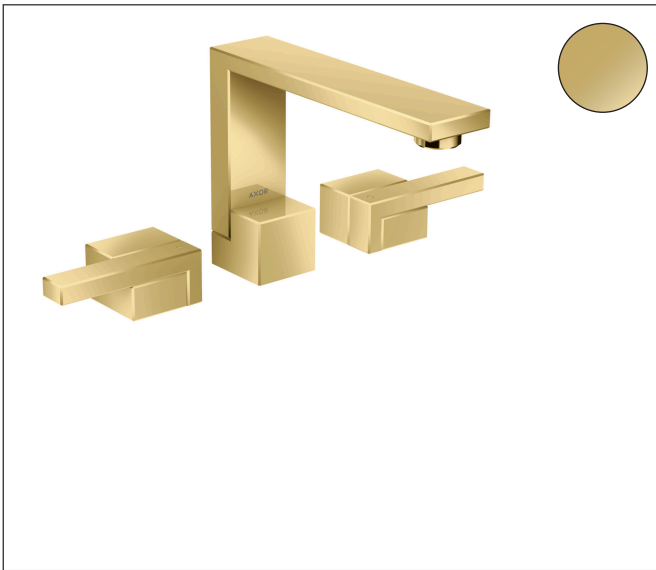

Brand AXOR
 Art. Name **AXOR Edge** Widespread Faucet 130, 1.2 GPM, without Pop-up Drain
 Art. Nr. 46050991
 Surface Polished Gold Optic
 Pos. 1

Product Picture

Features

- Spout height: 5 Inch
- Handle design: lever handle
- Spray pattern: Aerated spray
- Maximum flow rate (at 3 bar): 4.5 l/min
- Ceramic valves hot/cold 90°

Drawing

Technology

Brand AXOR
Art. Name **AXOR Edge** Widespread Faucet 130, 1.2 GPM, without Pop-up Drain
Art. Nr. 46050991
Surface Polished Gold Optic
Pos. 1

Spare Parts Drawings for build year: >04/20

Brand AXOR
 Art. Name **AXOR Edge** Widespread Faucet 130, 1.2 GPM, without Pop-up Drain
 Art. Nr. 46050991
 Surface Polished Gold Optic
 Pos. 1

Spare parts list for build year: >04/20

Pos.	Description	Article number
1	O-ring 22x1,2	98397000
2	service tool	95661000
3	flat seal	98749000
4	O-ring 26x4	92191000
5	null	92909000
6	lever collar	97548000
9	handle fixing set	94184000
10	shut off unit right closing	98817001
11	shut off unit left closing	95366001
12	null	92907000
13	null	92913000
14	null	92914000
15	connection hose 18½" M8x0,75 3/8"	96321001
16	O-ring 7x1,5	98422000
17	hose connection angel	92905000