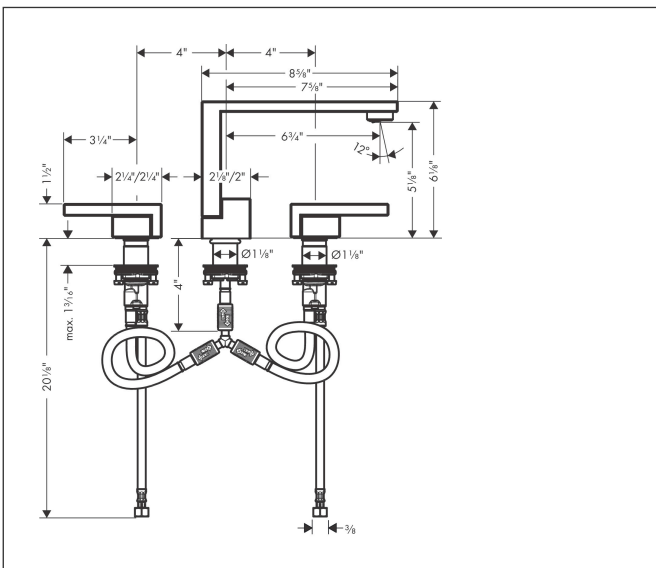

Brand AXOR
 Art. Name **AXOR Edge** Widespread Faucet 130, 1.2 GPM, without Pop-up Drain
 Art. Nr. 46050991
 Surface Polished Gold Optic
 Pos. 1

Product Picture

Features

- Spout height: 5 Inch
- Handle design: lever handle
- Spray pattern: Aerated spray
- Maximum flow rate (at 3 bar): 4.5 l/min
- Ceramic valves hot/cold 90°

Drawing

Technology

Brand AXOR
Art. Name **AXOR Edge** Widespread Faucet 130, 1.2 GPM, without Pop-up Drain
Art. Nr. 46050991
Surface Polished Gold Optic
Pos. 1

Spare Parts Drawings for build year: >04/20

Brand AXOR
 Art. Name **AXOR Edge** Widespread Faucet 130, 1.2 GPM, without Pop-up Drain
 Art. Nr. 46050991
 Surface Polished Gold Optic
 Pos. 1

Spare parts list for build year: >04/20

Pos.	Description	Article number
1	O-ring 22x1,2	98397000
2	service tool	95661000
3	flat seal	98749000
4	O-ring 26x4	92191000
5	null	92909000
6	lever collar	97548000
9	handle fixing set	94184000
10	shut off unit right closing	98817001
11	shut off unit left closing	95366001
12	null	92907000
13	null	92913000
14	null	92914000
15	connection hose 18½" M8x0,75 3/8"	96321001
16	O-ring 7x1,5	98422000
17	hose connection angel	92905000