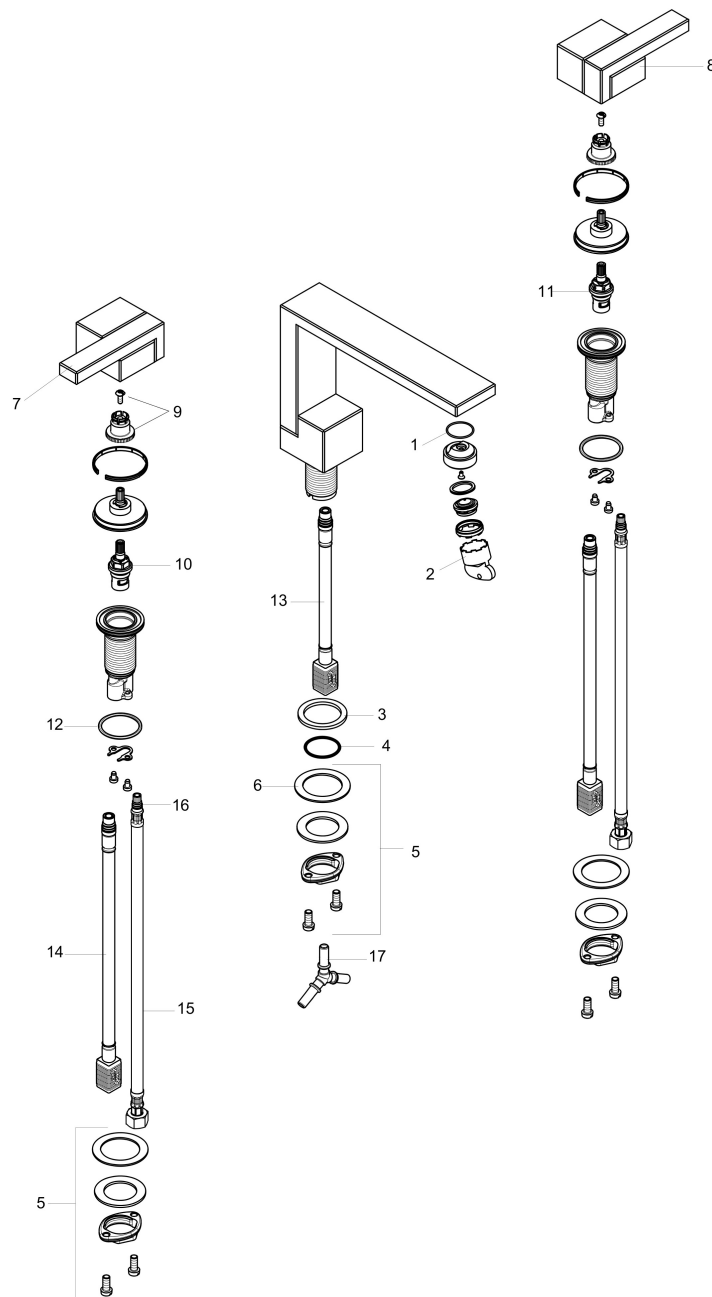

Brand AXOR
 Art. Name **AXOR Edge** Widespread Faucet 130, 1.2 GPM, without Pop-up Drain
 Art. Nr. 46050991
 Surface Polished Gold Optic
 Pos. 1

Product Picture

Features

- Spout height: 5 Inch
- Handle design: lever handle
- Spray pattern: Aerated spray
- Maximum flow rate (at 3 bar): 4.5 l/min
- Ceramic valves hot/cold 90°

Drawing

Technology

Brand AXOR
Art. Name **AXOR Edge** Widespread Faucet 130, 1.2 GPM, without Pop-up Drain
Art. Nr. 46050991
Surface Polished Gold Optic
Pos. 1

Spare Parts Drawings for build year: >04/20

Brand AXOR
 Art. Name **AXOR Edge** Widespread Faucet 130, 1.2 GPM, without Pop-up Drain
 Art. Nr. 46050991
 Surface Polished Gold Optic
 Pos. 1

Spare parts list for build year: >04/20

Pos.	Description	Article number
1	O-ring 22x1,2	98397000
2	service tool	95661000
3	flat seal	98749000
4	O-ring 26x4	92191000
5	null	92909000
6	lever collar	97548000
9	handle fixing set	94184000
10	shut off unit right closing	98817001
11	shut off unit left closing	95366001
12	null	92907000
13	null	92913000
14	null	92914000
15	connection hose 18½" M8x0,75 3/8"	96321001
16	O-ring 7x1,5	98422000
17	hose connection angel	92905000