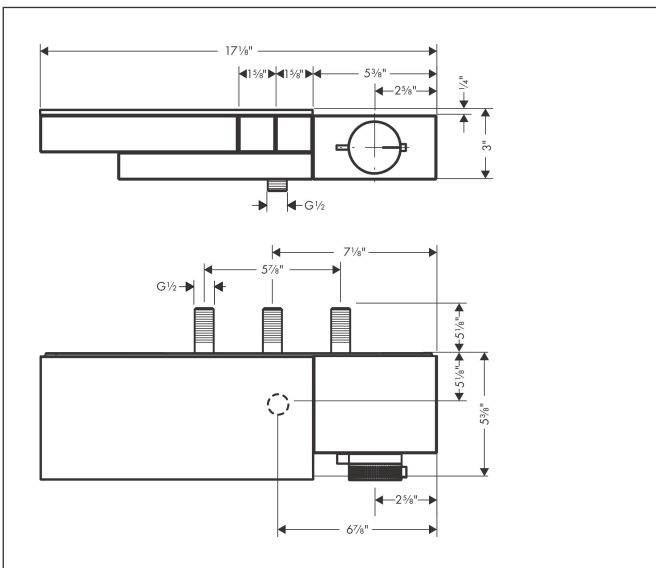

Brand	AXOR
Art. Name	AXOR Edge Thermostatic Trim for Exposed/Concealed Installation for 2 Functions - Diamond Cut
Art. Nr.	46241001
Surface	Chrome
Pos.	1

Product Picture

Features

- Multiple outlets can be run simultaneously
- Select button on/off control for 2 outlets
- Depending on volume flow and installation situation approx. 50% flow rate reduction
- Thermostat cartridge
- Maximum flow rate (at 3 bar): 24 l/min
- Safety stop at 40 °C
- Shelf colour: frosted grey glass
- Thermostat is delivered with buttons Handshower and Rain large

Drawing

Technology