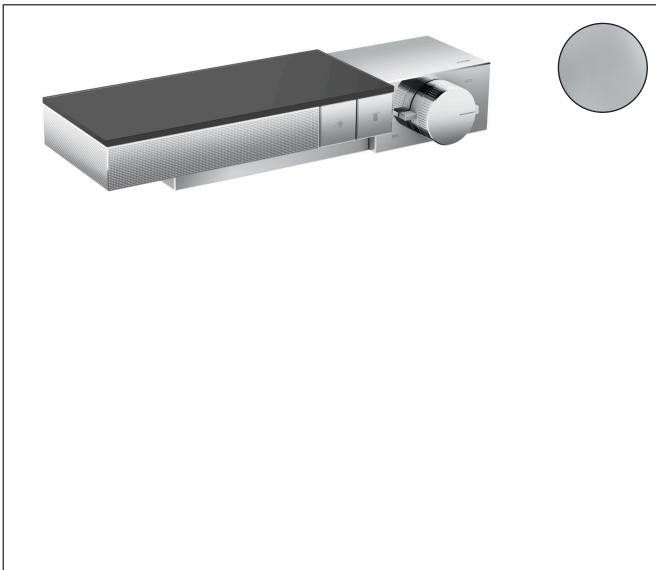

Brand	AXOR
Art. Name	<b>AXOR Edge</b> Thermostatic Trim for Exposed/Concealed Installation for 2 Functions - Diamond Cut
Art. Nr.	46241001
Surface	Chrome
Pos.	1

## Product Picture

## Features

- Multiple outlets can be run simultaneously
- Select button on/off control for 2 outlets
- Depending on volume flow and installation situation approx. 50% flow rate reduction
- Thermostat cartridge
- Maximum flow rate (at 3 bar): 24 l/min
- Safety stop at 40 °C
- Shelf colour: frosted grey glass
- Thermostat is delivered with buttons Handshower and Rain large