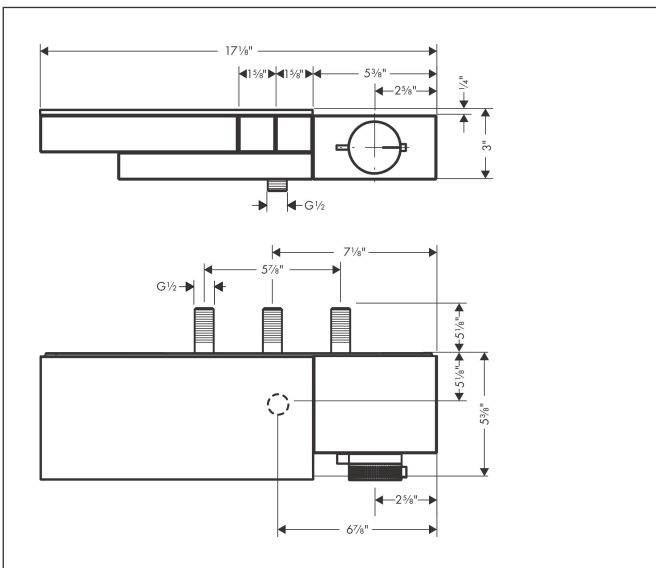

Brand AXOR
Art. Name **AXOR Edge** Thermostatic Trim for Exposed/Concealed Installation for 2 Functions - Diamond Cut
Art. Nr. 46241331
Surface Polished Black Chrome
Pos. 1

Product Picture

Features

- Multiple outlets can be run simultaneously
- Select button on/off control for 2 outlets
- Depending on volume flow and installation situation approx. 50% flow rate reduction
- Thermostat cartridge
- Maximum flow rate (at 3 bar): 24 l/min
- Safety stop at 40 °C
- Shelf colour: frosted grey glass
- Thermostat is delivered with buttons Handshower and Rain large

Drawing

Technology