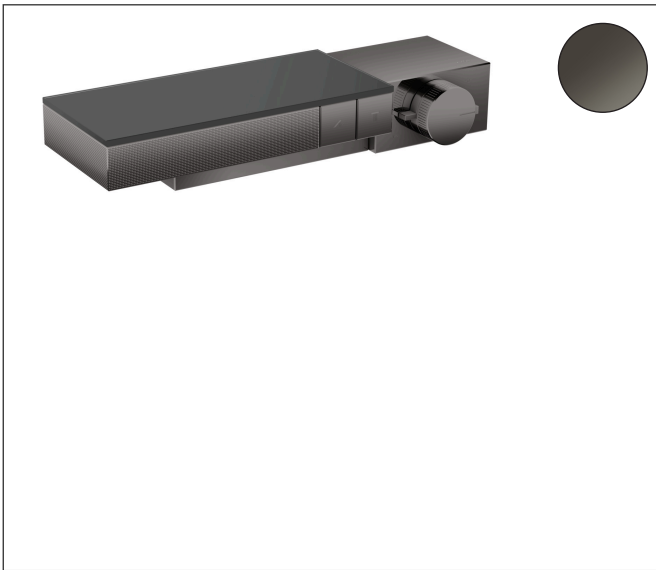

Brand AXOR  
 Art. Name **AXOR Edge** Thermostatic Trim for Exposed/Concealed Installation for 2 Functions - Diamond Cut  
 Art. Nr. 46241331  
 Surface Polished Black Chrome  
 Pos. 1

## Product Picture

## Features

- Multiple outlets can be run simultaneously
- Select button on/off control for 2 outlets
- Depending on volume flow and installation situation approx. 50% flow rate reduction
- Thermostat cartridge
- Maximum flow rate (at 3 bar): 24 l/min
- Safety stop at 40 °C
- Shelf colour: frosted grey glass
- Thermostat is delivered with buttons Handshower and Rain large