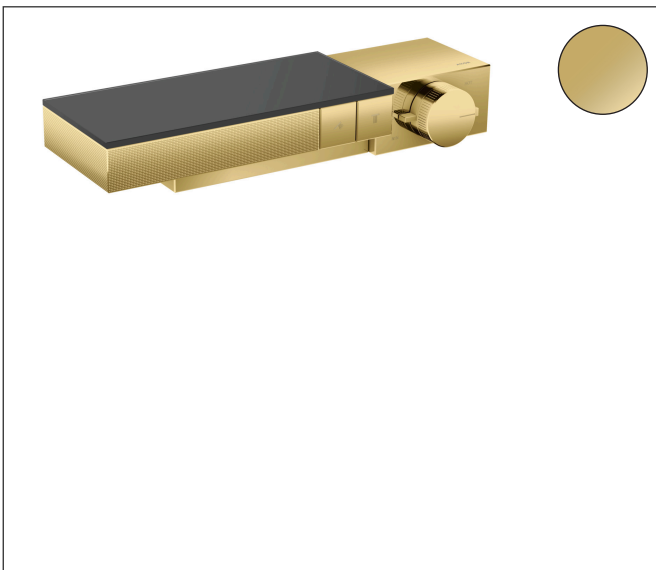

Brand	AXOR
Art. Name	<b>AXOR Edge</b> Thermostatic Trim for Exposed/Concealed Installation for 2 Functions - Diamond Cut
Art. Nr.	46241991
Surface	Polished Gold Optic
Pos.	1

## Product Picture

## Features

- Multiple outlets can be run simultaneously
- Select button on/off control for 2 outlets
- Depending on volume flow and installation situation approx. 50% flow rate reduction
- Thermostat cartridge
- Maximum flow rate (at 3 bar): 24 l/min
- Safety stop at 40 °C
- Shelf colour: frosted grey glass
- Thermostat is delivered with buttons Handshower and Rain large