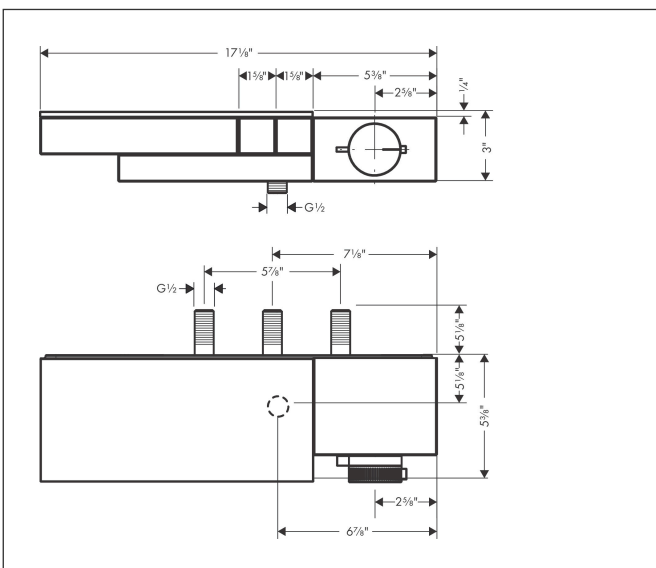

Brand	AXOR
Art. Name	AXOR Edge Thermostatic Trim for Exposed/Concealed Installation for 2 Functions - Diamond Cut
Art. Nr.	46241991
Surface	Polished Gold Optic
Pos.	1

Product Picture

Features

- Multiple outlets can be run simultaneously
- Select button on/off control for 2 outlets
- Depending on volume flow and installation situation approx. 50% flow rate reduction
- Thermostat cartridge
- Maximum flow rate (at 3 bar): 24 l/min
- Safety stop at 40 °C
- Shelf colour: frosted grey glass
- Thermostat is delivered with buttons Handshower and Rain large

Drawing

Technology