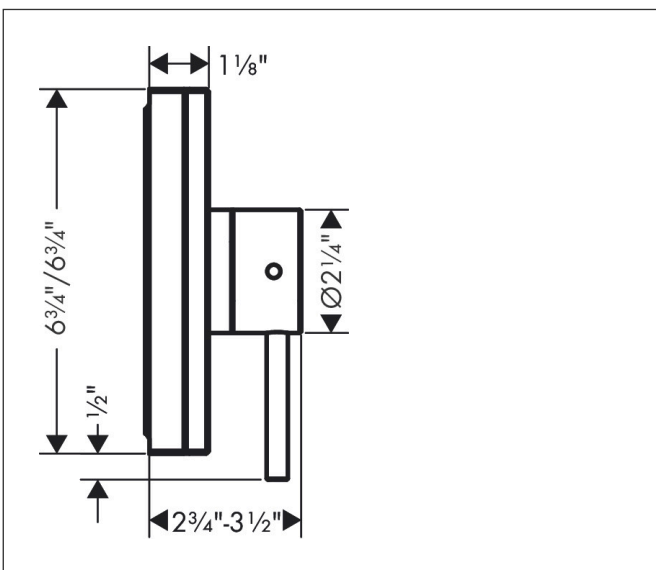

Brand AXOR
Art. Name **AXOR Edge** Pressure Balance Trim
Art. Nr. 46460001
Surface Chrome
Pos. 1

Product Picture

Features

- Temperature and volume control for 1 outlet
- Maximum flow rate (at 3 bar): 20.6 l/min
- Connection type: base set

Drawing

Brand AXOR
Art. Name **AXOR Edge** Pressure Balance Trim
Art. Nr. 46460001
Surface Chrome
Pos. 1

Spare Parts Drawings for build year: >09/20

Brand AXOR
Art. Name **AXOR Edge** Pressure Balance Trim
Art. Nr. 46460001
Surface Chrome
Pos. 1

Spare parts list for build year: >09/20

Pos.	Description	Article number
1	handle	93522000
2	adapter for handle	92756000
3	set of fixing screws	96454000
4	sub plate	93604000
5	cartridge, assy	88727000
6	set of screws	96525000
7	O-ring 16x2	98133000
8	sleeve nut	98237000
9	extension 25 mm	13595000