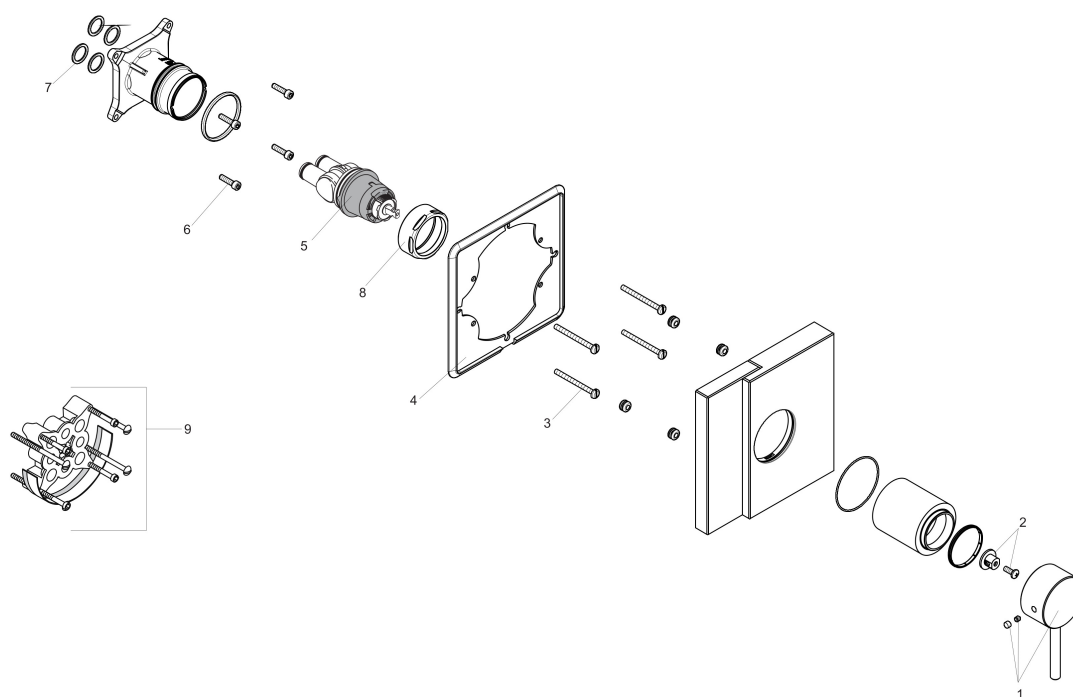

Brand AXOR
Art. Name **AXOR Edge** Pressure Balance Trim
Art. Nr. 46460001
Surface Chrome
Pos. 1

Product Picture

Features

- Temperature and volume control for 1 outlet
- Maximum flow rate (at 3 bar): 20.6 l/min
- Connection type: base set

Drawing

Brand AXOR
Art. Name **AXOR Edge** Pressure Balance Trim
Art. Nr. 46460001
Surface Chrome
Pos. 1

Spare Parts Drawings for build year: >09/20

Brand AXOR
Art. Name **AXOR Edge** Pressure Balance Trim
Art. Nr. 46460001
Surface Chrome
Pos. 1

Spare parts list for build year: >09/20

Pos.	Description	Article number
1	handle	93522000
2	adapter for handle	92756000
3	set of fixing screws	96454000
4	sub plate	93604000
5	cartridge, assy	88727000
6	set of screws	96525000
7	O-ring 16x2	98133000
8	sleeve nut	98237000
9	extension 25 mm	13595000