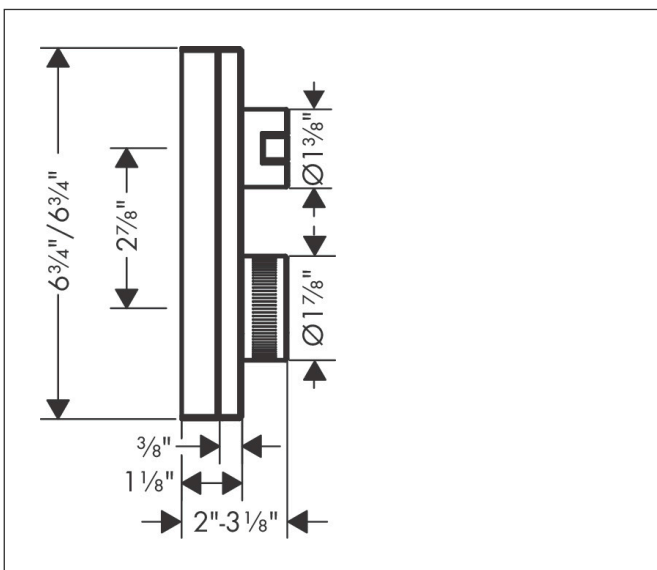

Brand	AXOR
Art. Name	AXOR Edge Thermostatic Trim with Volume Control and Diverter - Diamond Cut
Art. Nr.	46761331
Surface	Polished Black Chrome
Pos.	1

Product Picture

Features

- Volume control and diverter for 2 functions
- Thermostat cartridge, shut-off / diverter valve
- Maximum flow rate (at 3 bar): 22 l/min
- Safety stop at 40°C

Drawing

Technology