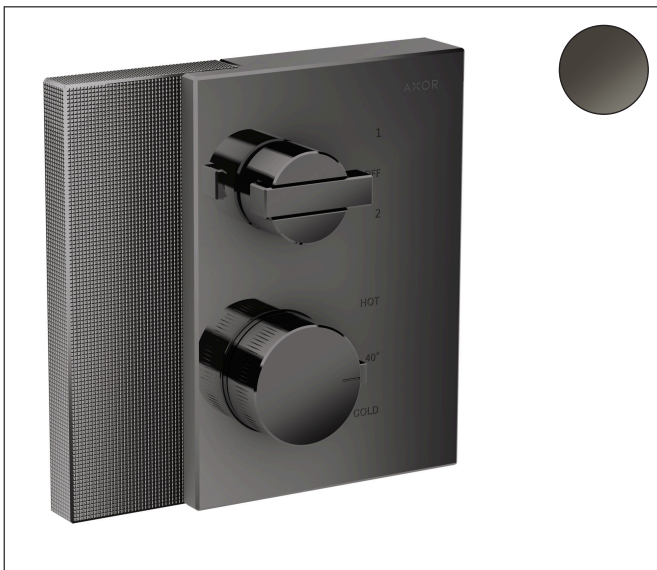

Brand	AXOR
Art. Name	<b>AXOR Edge</b> Thermostatic Trim with Volume Control and Diverter - Diamond Cut
Art. Nr.	46761331
Surface	Polished Black Chrome
Pos.	1

## Product Picture

## Features

- Volume control and diverter for 2 functions
- Thermostat cartridge, shut-off / diverter valve
- Maximum flow rate (at 3 bar): 22 l/min
- Safety stop at 40°C