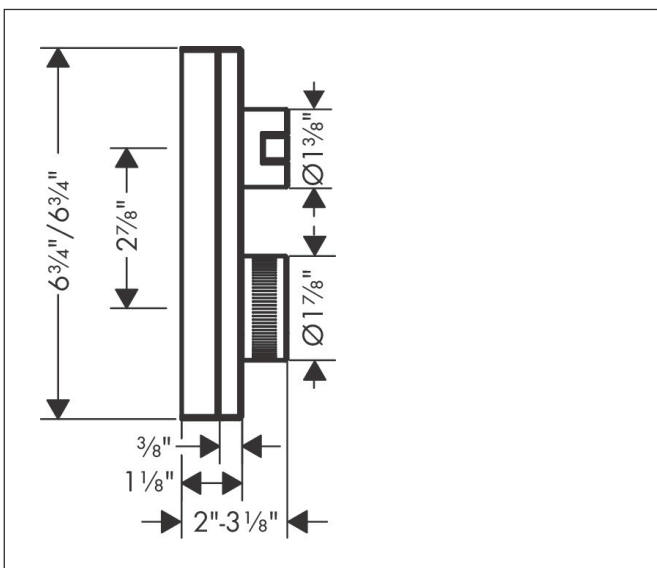

Brand	AXOR
Art. Name	AXOR Edge Thermostatic Trim with Volume Control and Diverter - Diamond Cut
Art. Nr.	46761991
Surface	Polished Gold Optic
Pos.	1

Product Picture

Features

- Volume control and diverter for 2 functions
- Thermostat cartridge, shut-off / diverter valve
- Maximum flow rate (at 3 bar): 22 l/min
- Safety stop at 40°C

Drawing

Technology