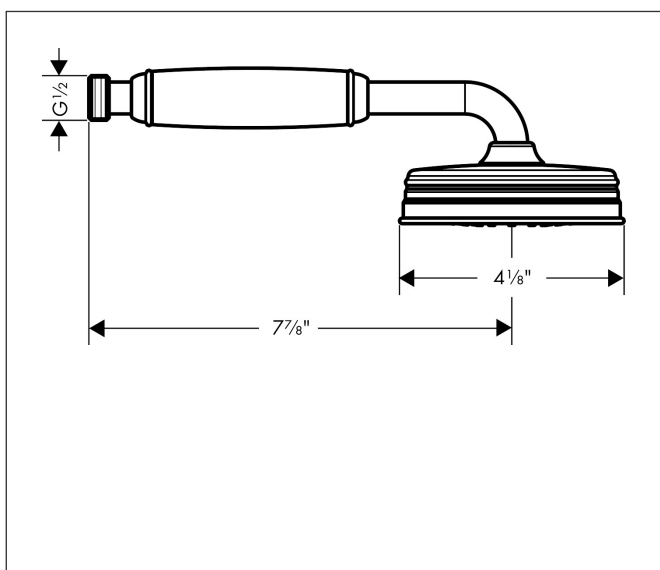

Brand AXOR
Art. Name **AXOR Montreux** Handshower 100 1-Jet, 1.8 GPM
Art. Nr. 04695340
Surface Brushed Black Chrome
Pos. 1

Product Picture

Features

- Spray pattern: RainAir
- 90 no-clog spray nozzles
- Maximum flow rate (at 3 bar): 6.8 l/min

Drawing

Technology

Spray Types