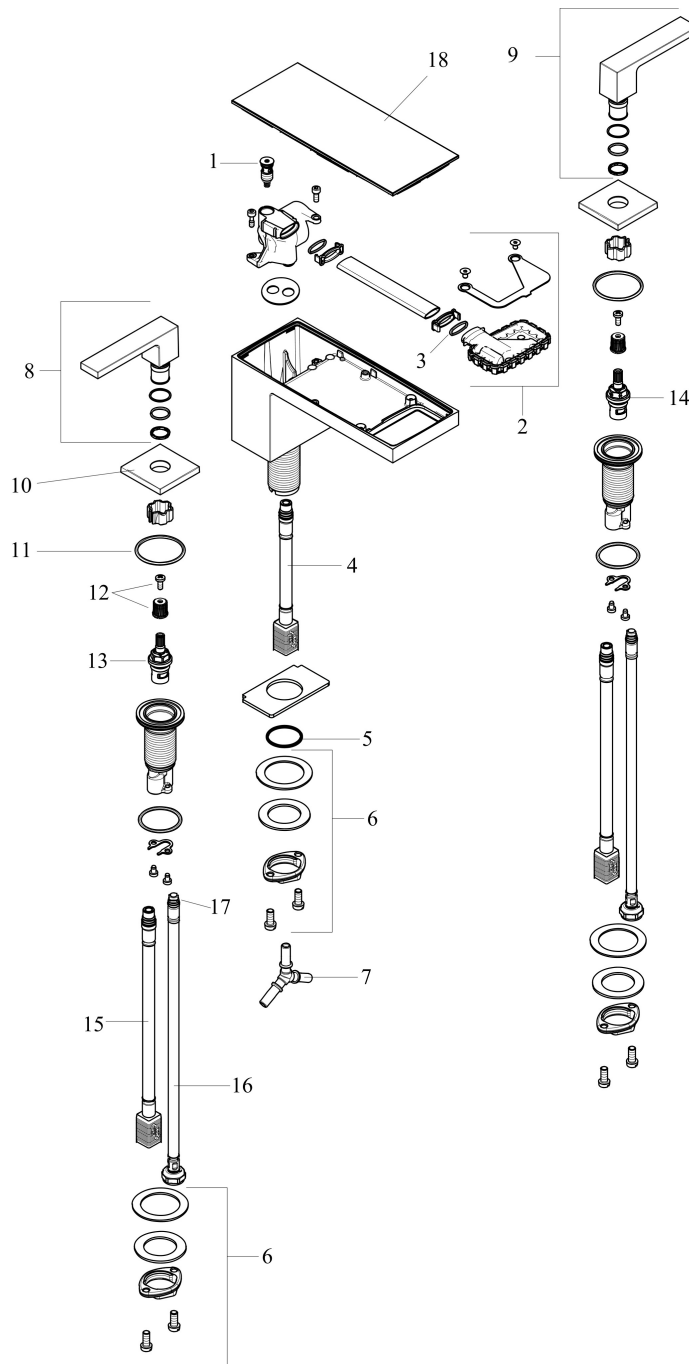

Brand	AXOR
Art. Name	AXOR MyEdition Widespread Faucet 70, 1.2 GPM, without Pop-up Drain
Art. Nr.	47050001
Surface	Chrome/ Mirror Glass
Pos.	1

Product Picture

Features

- Spout height: 3 Inch
- Handle design: lever handle
- Plate of glass made of safety glass
- Spray pattern: PowderRain
- Maximum flow rate (at 3 bar): 4.5 l/min
- Ceramic valves hot/cold 90°

Drawing

Technology

Brand AXOR
Art. Name **AXOR MyEdition** Widespread Faucet 70, 1.2 GPM, without Pop-up Drain
Art. Nr. 47050001
Surface Chrome/ Mirror Glass
Pos. 1

Spare Parts Drawings for build year: >02/19

Brand AXOR
 Art. Name **AXOR MyEdition** Widespread Faucet 70, 1.2 GPM, without Pop-up Drain
 Art. Nr. 47050001
 Surface Chrome/ Mirror Glass
 Pos. 1

Spare parts list for build year: >02/19

Pos.	Description	Article number
1	O-ring 8x1,75	97827000
2	spray former	93385000
3	O-ring 13x1,5	98475000
4	null	92913000
5	O-ring 26x4	92191000
6	null	92909000
7	hose connection angel	92905000
8	handle for hot water	93379000
9	handle for cold water	93380000
10	escutcheon for handle	93381000
11	null	92907000
12	handle fixing set	98932000
13	shut off unit right closing	98817001
14	shut off unit left closing	95366001
15	null	92914000
16	connection hose 18½" M8x0,75 3/8"	96321001
17	O-ring 7x1,5	98422000
18	cover	47900000