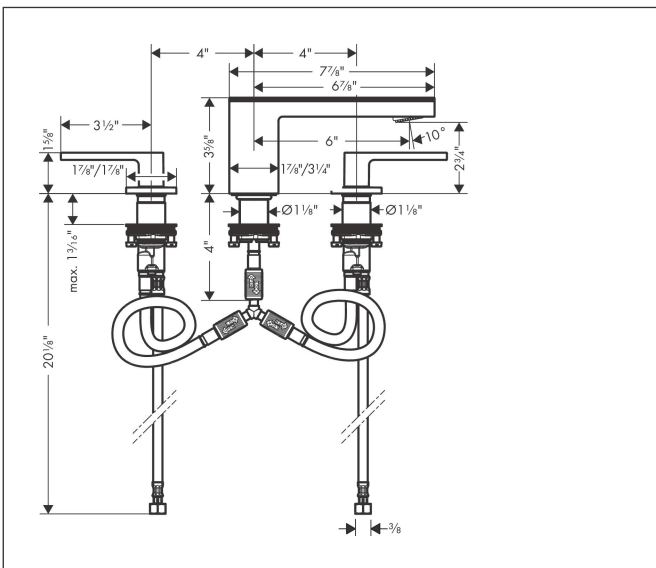

Brand	AXOR
Art. Name	AXOR MyEdition Widespread Faucet 70, 1.2 GPM, without Pop-up Drain
Art. Nr.	47050001
Surface	Chrome/ Mirror Glass
Pos.	1

Product Picture

Features

- Spout height: 3 Inch
- Handle design: lever handle
- Plate of glass made of safety glass
- Spray pattern: PowderRain
- Maximum flow rate (at 3 bar): 4.5 l/min
- Ceramic valves hot/cold 90°

Drawing

Technology

Brand AXOR
Art. Name **AXOR MyEdition** Widespread Faucet 70, 1.2 GPM, without Pop-up Drain
Art. Nr. 47050001
Surface Chrome/ Mirror Glass
Pos. 1

Spare Parts Drawings for build year: >02/19

Brand AXOR
 Art. Name **AXOR MyEdition** Widespread Faucet 70, 1.2 GPM, without Pop-up Drain
 Art. Nr. 47050001
 Surface Chrome/ Mirror Glass
 Pos. 1

Spare parts list for build year: >02/19

Pos.	Description	Article number
1	O-ring 8x1,75	97827000
2	spray former	93385000
3	O-ring 13x1,5	98475000
4	null	92913000
5	O-ring 26x4	92191000
6	null	92909000
7	hose connection angel	92905000
8	handle for hot water	93379000
9	handle for cold water	93380000
10	escutcheon for handle	93381000
11	null	92907000
12	handle fixing set	98932000
13	shut off unit right closing	98817001
14	shut off unit left closing	95366001
15	null	92914000
16	connection hose 18½" M8x0,75 3/8"	96321001
17	O-ring 7x1,5	98422000
18	cover	47900000