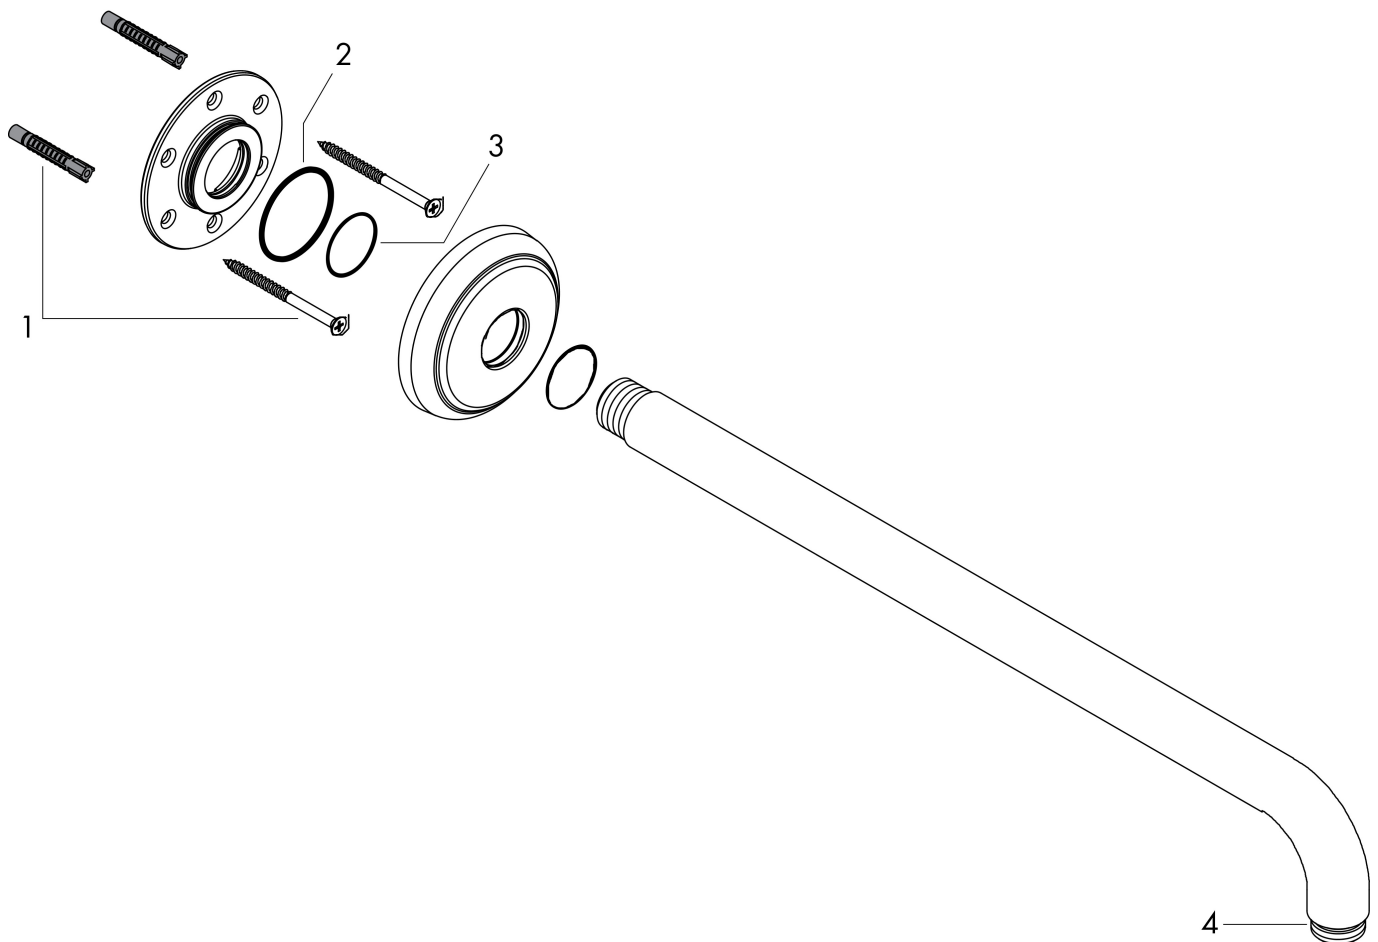

Brand AXOR
Art. Name **AXOR Montreux** Showerarm 15"
Art. Nr. 04746000
Surface Chrome
Pos. 1

Product Picture

Features

- Length: 389 mm
- Solid brass
- Version: 90° angle
- Connection type: 1/2" NPT
- Escutcheon, mounting plate

Drawing

Brand AXOR
Art. Name **AXOR Montreux** Showerarm 15"
Art. Nr. 04746000
Surface Chrome
Pos. 1

Spare Parts Drawings for build year: >01/18

Brand AXOR
Art. Name **AXOR Montreux** Showerarm 15"
Art. Nr. 04746000
Surface Chrome
Pos. 1

Spare parts list for build year: >01/18

Pos.	Description	Article number
1	mounting set	40916000
2	O-ring 30x2,5	98151000
3	O-ring 24x2	98388000
4	O-ring 16x2	98133000