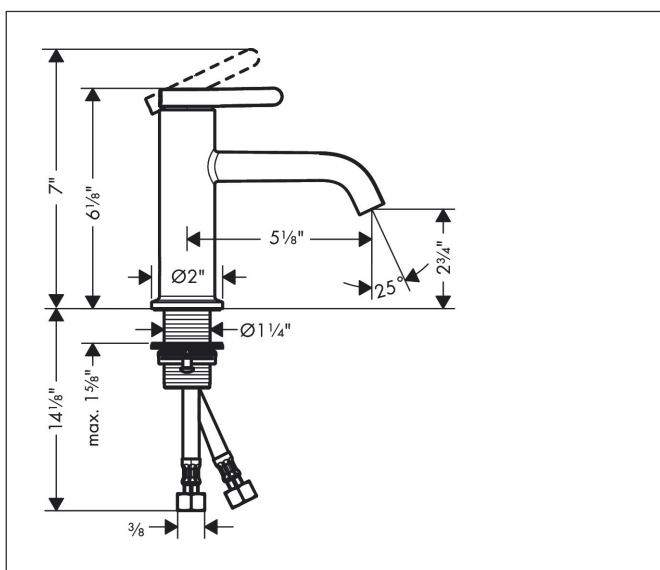

Brand AXOR
 Art. Name **AXOR One** Single-Hole Faucet 70, 1.2 GPM
 Art. Nr. 48001341
 Surface brushed black chrome
 Pos. 1

Product Picture

Features

- Spray modes: Aerated spray
- Flow: 1.2 GPM (4.5 L/Min)
- Ceramic cartridge
- Does not include: Pop-up assembly

Drawing

Technology