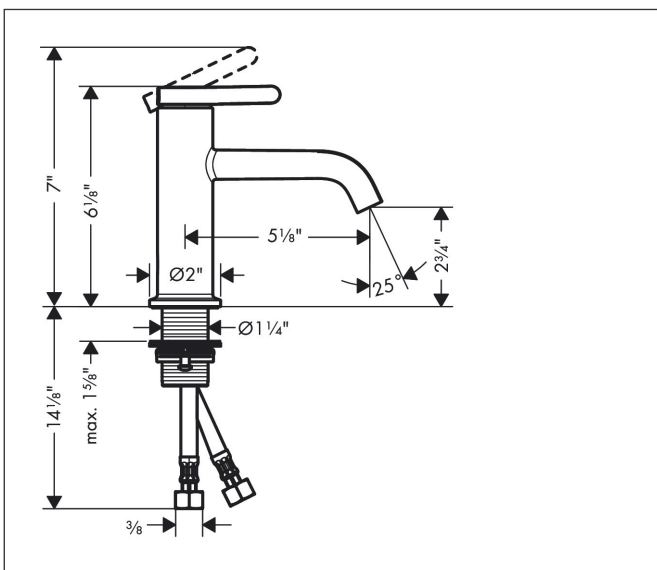

Brand AXOR
 Art. Name **AXOR One** Single-Hole Faucet 70, 1.2 GPM
 Art. Nr. 48001671
 Surface matte black
 Pos. 1

Product Picture

Features

- Spray modes: Aerated spray
- Flow: 1.2 GPM (4.5 L/Min)
- Ceramic cartridge
- Does not include: Pop-up assembly

Drawing

Technology