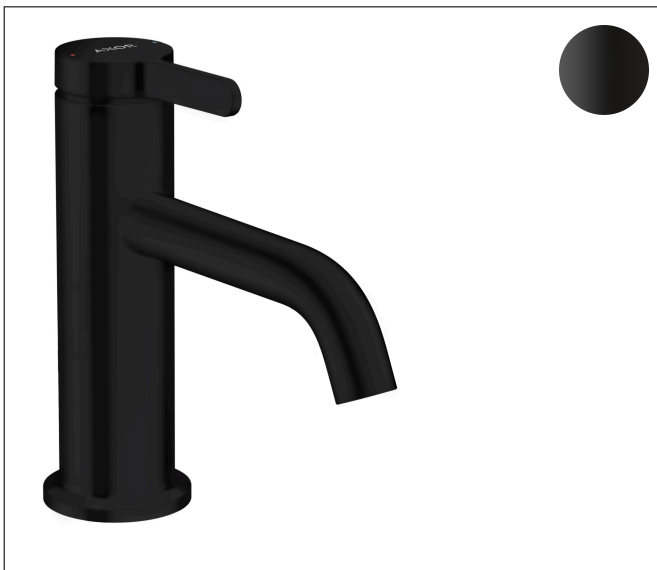

Brand AXOR
 Art. Name **AXOR One** Single-Hole Faucet 70, 1.2 GPM
 Art. Nr. 48001671
 Surface matte black
 Pos. 1

Product Picture

Features

- Spray modes: Aerated spray
- Flow: 1.2 GPM (4.5 L/Min)
- Ceramic cartridge
- Does not include: Pop-up assembly

Drawing

Technology