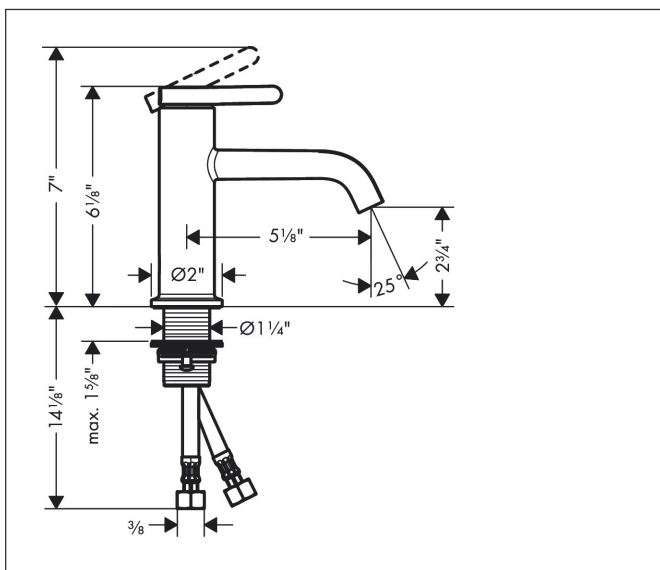

Brand AXOR
 Art. Name **AXOR One** Single-Hole Faucet 70, 1.2 GPM
 Art. Nr. 48001701
 Product Finish Matte White
 Pos. 27

Product Picture

Features

- Handle variant: Lever
- Spray modes: aerated spray
- Flow: 1.2 GPM (4.5 L/Min)
- Ceramic cartridge

Drawing

Technology