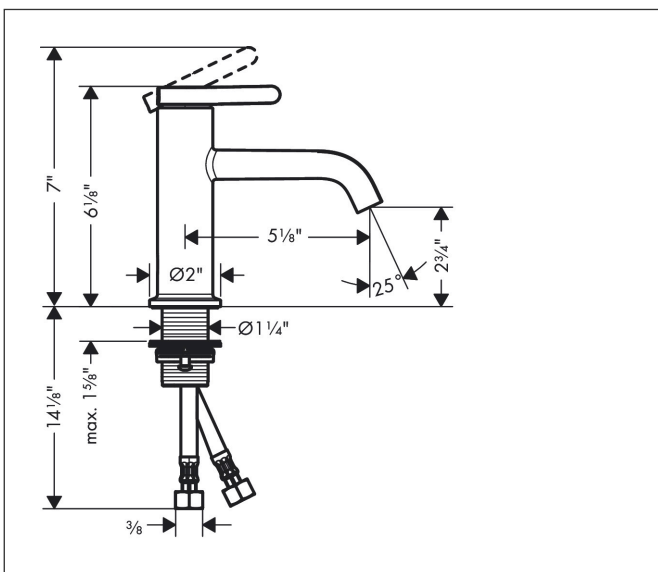

Brand AXOR
Art. Name **AXOR One** Single-Hole Faucet 70, 1.2 GPM
Art. Nr. 48001821
Surface brushed nickel
Pos. 1

Product Picture

Features

- Spray modes: Aerated spray
- Flow: 1.2 GPM (4.5 L/Min)
- Ceramic cartridge
- Does not include: Pop-up assembly

Drawing

Technology