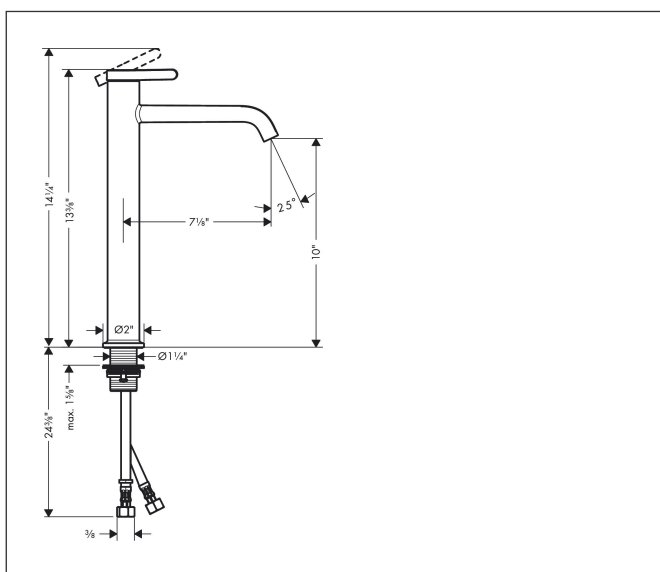

Brand AXOR
Art. Name **AXOR One** Single-Hole Faucet 260, 1.2 GPM
Art. Nr. 48002251
Surface brushed gold optic
Pos. 1

Product Picture

Features

- Spray modes: Aerated spray
- Flow: 1.2 GPM (4.5 L/Min)
- Ceramic cartridge
- Does not include: Pop-up assembly

Drawing

Technology