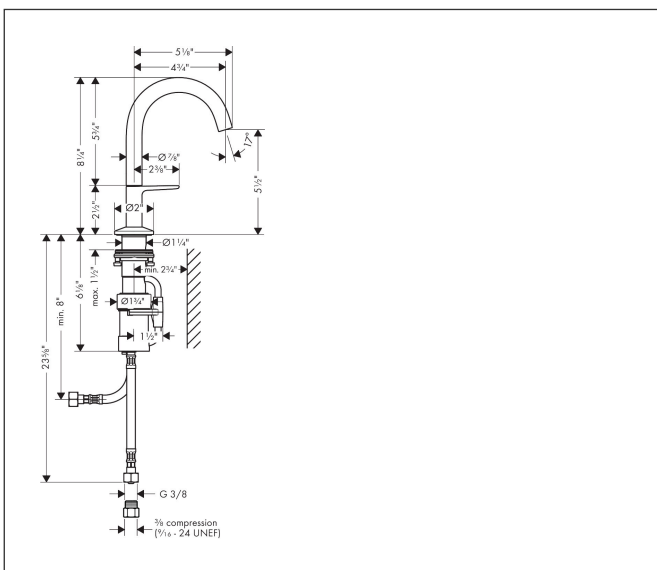

Brand AXOR
Art. Name **AXOR One** Single-Hole Faucet Select 140, 1.2 GPM, Without Pop-up Drain
Art. Nr. 48010251
Surface Brushed Gold Optic
Pos. 1

Product Picture

Features

- Consists of: Faucet
- handle design: Select
- Spray pattern: Aerated spray
- Maximum flow rate: 1.2 GPM
- Select Cartridge with temperature control

Drawing

Technology

Certificates/approvals