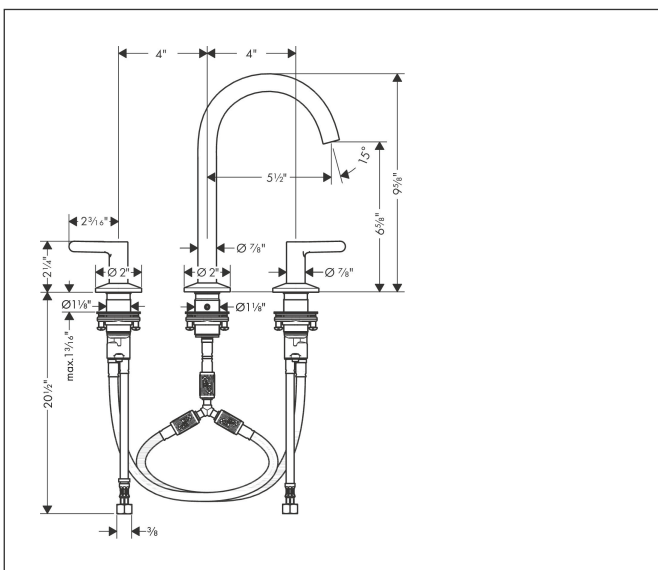

Brand	AXOR
Art. Name	AXOR One Widespread Faucet 170, 1.2 GPM
Art. Nr.	48050341
Surface	brushed black chrome
Pos.	1

Product Picture

Features

- Swivel range 120°
- Spray modes: Aerated spray
- Flow: 1.2 GPM (4.5 L/Min)
- 90° ceramic valves
- Does not include: Pop-up assembly

Drawing

Technology