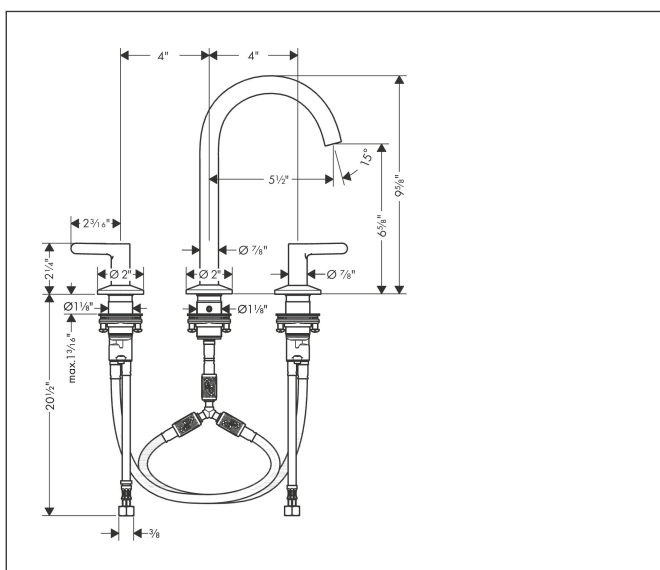

Drawing

Technology

XStrahlarten