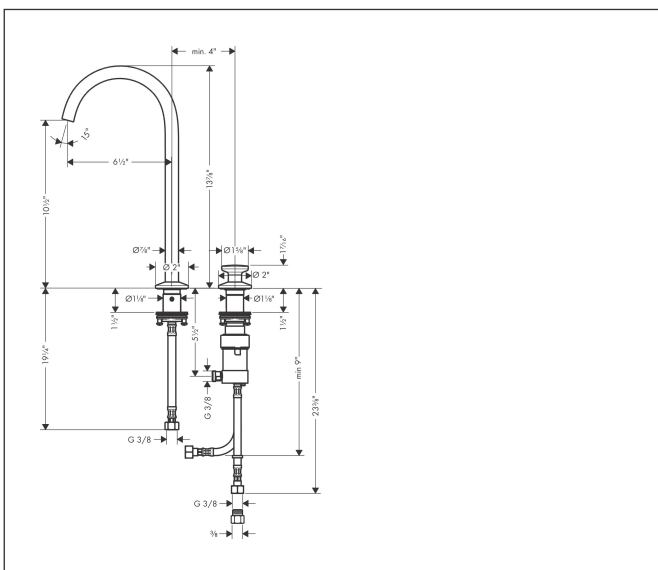

Brand	AXOR
Art. Name	AXOR One 2-Hole Single-Handle Faucet 260, 1.2 GPM
Art. Nr.	48060341
Surface	brushed black chrome
Pos.	1

Product Picture

Drawing

Features

- Swivel range 120°
- Spray modes: Aerated spray
- Flow: 1.2 GPM (4.5 L/Min)
- Select cartridge for easy, intuitive operation: Push handle to turn water on and off, and turn to adjust temperature
- Does not include: Pop-up assembly