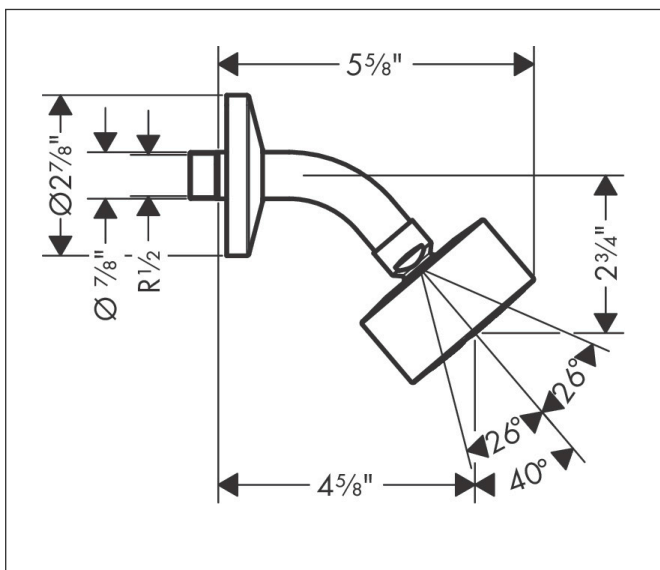

Brand AXOR
 Art. Name **AXOR One** Showerhead 75 1-Jet, 1.5 GPM
 Art. Nr. 48489701
 Product Finish Matte White
 Pos. 41

Product Picture

Features

- Consists of: Showerhead, Showerarm
- Shower head size: 2.87"
- Spray modes: PowderRain
- Projection 4.56"
- Flow: 1.5 GPM (5.7 L/Min)
- Showerhead removable for cleaning

Drawing

Technology

Spray Types