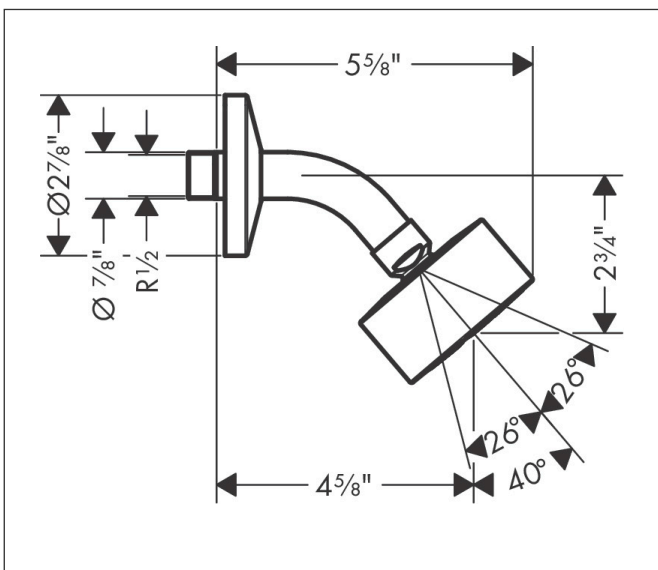

Brand AXOR
 Art. Name **AXOR One** Showerhead 75 1-Jet, 1.75 GPM
 Art. Nr. 48497701
 Product Finish Matte White
 Pos. 42

Product Picture

Features

- Consists of: Showerhead, Showerarm
- Shower head size: 2.87"
- Spray modes: PowderRain
- Projection 4.56"
- Flow: 1.75 GPM (6.6 L/Min)
- Showerhead removable for cleaning

Drawing

Technology

Spray Types