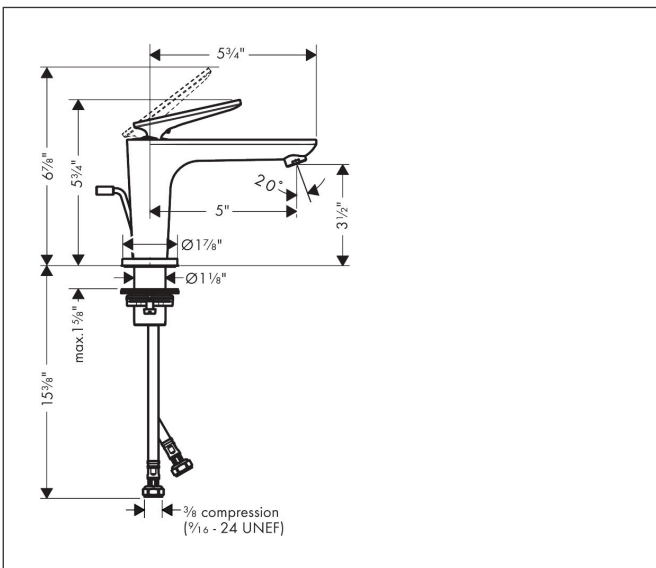

Brand AXOR
Art. Name **AXOR Citterio C** Single-Hole Faucet 90 with CoolStart and Pop-up Drain, 1.2 GPM
Art. Nr. 49010821
Surface Brushed Nickel
Pos. 1

Product Picture

Features

- Consists of: Single-Hole Faucet, Pop Up Drain
- handle design: lever handle
- Spray pattern: Aerated spray
- Maximum flow rate: 1.2 GPM
- ceramic cartridge
- Pop-Up Drain

Drawing

Technology

Certificates/approvals