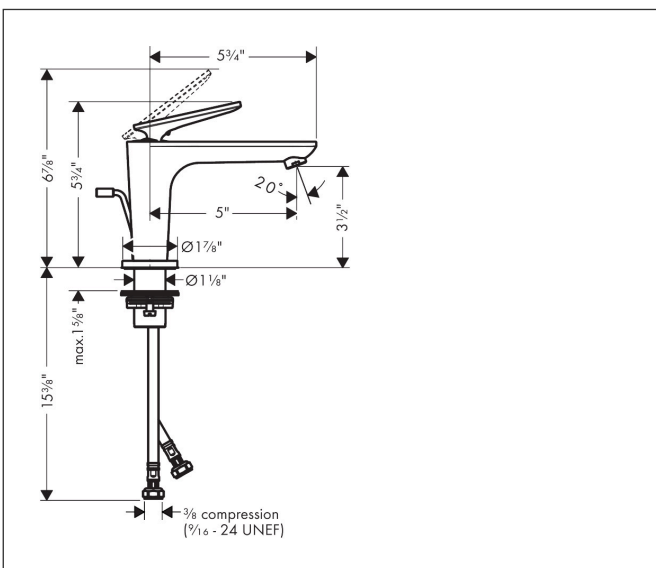

Drawing

Technology

Certificates/approvals