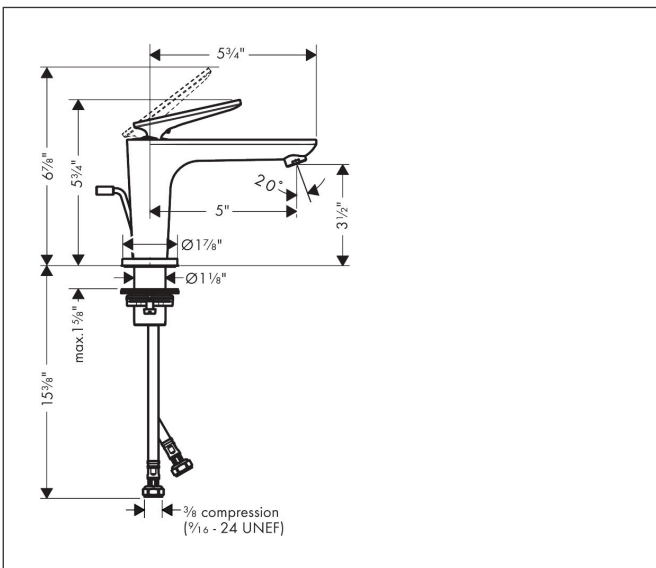

Brand AXOR
Art. Name **AXOR Citterio C** Single-Hole Faucet 90 with CoolStart and Pop-up Drain, Cubic Cut, 1.2 GPM
Art. Nr. 49011251
Surface Brushed Gold Optic
Pos. 1

Product Picture

Features

- Consists of: Single-Hole Faucet, Pop Up Drain
- handle design: lever handle
- Spray pattern: Aerated spray
- Maximum flow rate: 1.2 GPM
- ceramic cartridge
- Pop-Up Drain

Drawing

Technology

Certificates/approvals