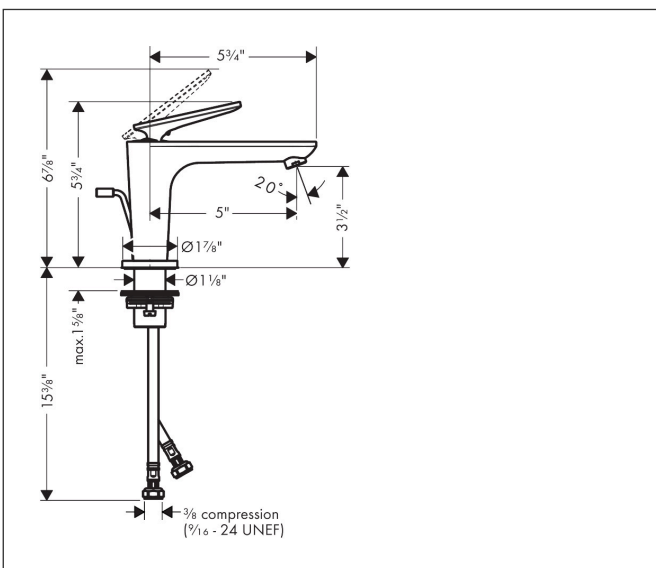

Brand	AXOR
Art. Name	AXOR Citterio C Single-Hole Faucet 90 with CoolStart and Pop-up Drain, Cubic Cut, 1.2 GPM
Art. Nr.	49011341
Surface	Brushed Black Chrome
Pos.	1

Product Picture

Features

- Consists of: Single-Hole Faucet, Pop Up Drain
- handle design: lever handle
- Spray pattern: Aerated spray
- Maximum flow rate: 1.2 GPM
- ceramic cartridge
- Pop-Up Drain

Drawing

Technology

Certificates/approvals