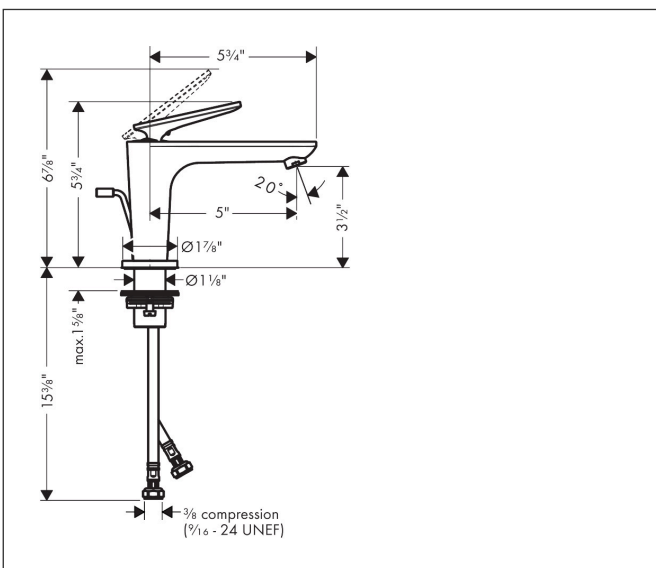

Brand	AXOR
Art. Name	AXOR Citterio C Single-Hole Faucet 90 with CoolStart and Pop-up Drain, Cubic Cut, 1.2 GPM
Art. Nr.	49011671
Surface	Matte Black
Pos.	1

Product Picture

Features

- Consists of: Single-Hole Faucet, Pop Up Drain
- handle design: lever handle
- Spray pattern: Aerated spray
- Maximum flow rate: 1.2 GPM
- ceramic cartridge
- Pop-Up Drain

Drawing

Technology

Certificates/approvals