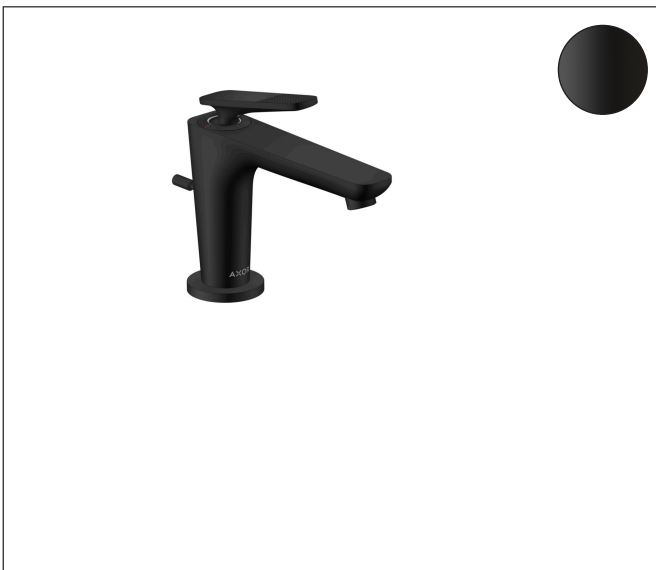

Brand	AXOR
Art. Name	<b>AXOR Citterio C</b> Single-Hole Faucet 90 with CoolStart and Pop-up Drain, Cubic Cut, 1.2 GPM
Art. Nr.	49011671
Surface	Matte Black
Pos.	1

## Product Picture

## Features

- Consists of: Single-Hole Faucet, Pop Up Drain
- handle design: lever handle
- Spray pattern: Aerated spray
- Maximum flow rate: 1.2 GPM
- ceramic cartridge
- Pop-Up Drain