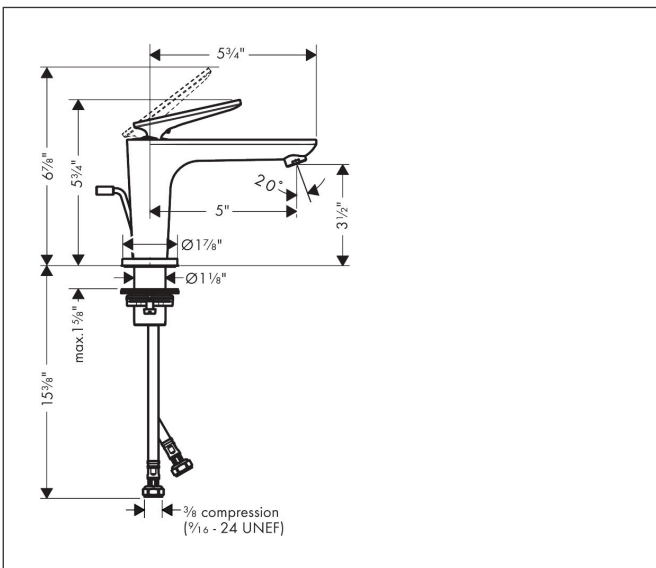

Brand AXOR
Art. Name **AXOR Citterio C** Single-Hole Faucet 90 with CoolStart and Pop-up Drain, Cubic Cut, 1.2 GPM
Art. Nr. 49011821
Surface Brushed Nickel
Pos. 1

Product Picture

Features

- Consists of: Single-Hole Faucet, Pop Up Drain
- handle design: lever handle
- Spray pattern: Aerated spray
- Maximum flow rate: 1.2 GPM
- ceramic cartridge
- Pop-Up Drain

Drawing

Technology

Certificates/approvals