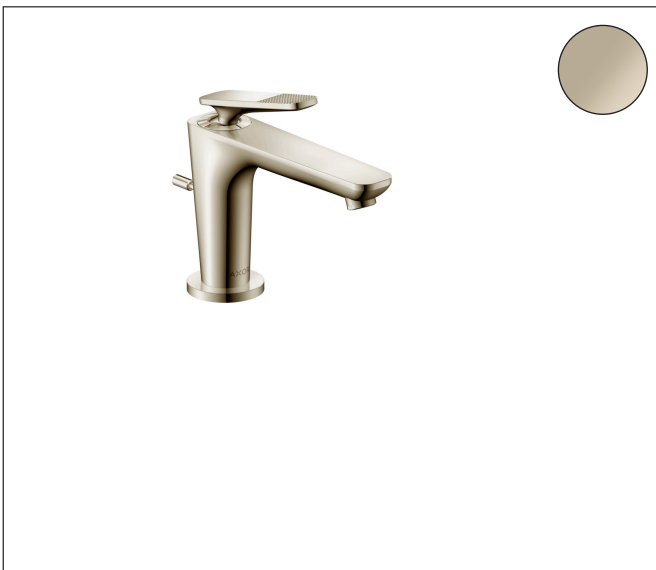

Brand AXOR
 Art. Name **AXOR Citterio C** Single-Hole Faucet 90 with CoolStart and Pop-up Drain, Cubic Cut, 1.2 GPM
 Art. Nr. 49011831
 Surface Polished Nickel
 Pos. 1

Product Picture

Features

- Consists of: Single-Hole Faucet, Pop Up Drain
- handle design: lever handle
- Spray pattern: Aerated spray
- Maximum flow rate: 1.2 GPM
- ceramic cartridge
- Pop-Up Drain

Drawing

Technology

Certificates/approvals

Brand AXOR
Art. Name **AXOR Citterio C** Single-Hole Faucet 90 with CoolStart and Pop-up Drain, Cubic Cut, 1.2 GPM
Art. Nr. 49011831
Surface Polished Nickel
Pos. 1

Spare Parts Drawings for build year: >02/25

Brand AXOR
 Art. Name **AXOR Citterio C** Single-Hole Faucet 90 with CoolStart and Pop-up Drain, Cubic Cut, 1.2 GPM
 Art. Nr. 49011831
 Surface Polished Nickel
 Pos. 1