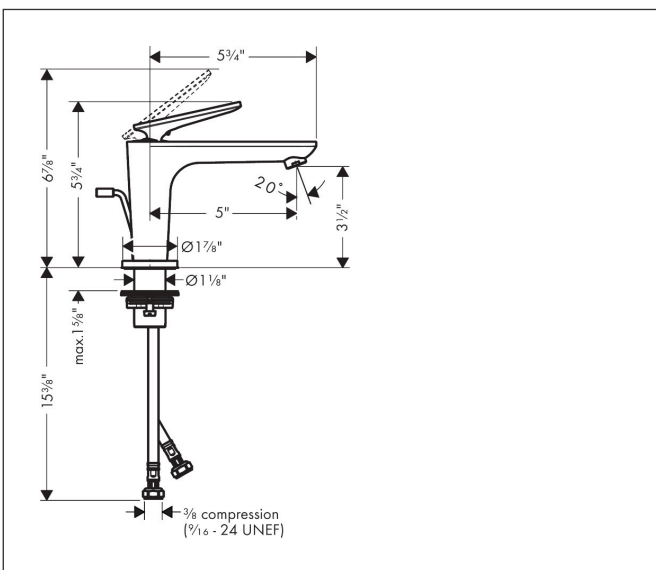

Brand AXOR
 Art. Name **AXOR Citterio C** Single-Hole Faucet 90 with CoolStart and Pop-up Drain, Cubic Cut, 1.2 GPM
 Art. Nr. 49011831
 Surface Polished Nickel
 Pos. 1

Product Picture

Features

- Consists of: Single-Hole Faucet, Pop Up Drain
- handle design: lever handle
- Spray pattern: Aerated spray
- Maximum flow rate: 1.2 GPM
- ceramic cartridge
- Pop-Up Drain

Drawing

Technology

Certificates/approvals

Brand AXOR
Art. Name **AXOR Citterio C** Single-Hole Faucet 90 with CoolStart and Pop-up Drain, Cubic Cut, 1.2 GPM
Art. Nr. 49011831
Surface Polished Nickel
Pos. 1

Spare Parts Drawings for build year: >02/25

Brand AXOR
 Art. Name **AXOR Citterio C** Single-Hole Faucet 90 with CoolStart and Pop-up Drain, Cubic Cut, 1.2 GPM
 Art. Nr. 49011831
 Surface Polished Nickel
 Pos. 1

Spare parts list for build year: >02/25

Pos.	Description	Article number
1	handle	87797830
2	O-ring 11x1	92924000
3	O-ring 30x1,5	98433000
4	screw cover	93983000
5	nut	94989000
6	O-ring 28x1,5	98421000
7	O-ring 29x2	98391000
8	cartridge, assy	92900000
9	seal	93383000
10	adapter for cartridge	98866000
11	O-ring 23x2	98398000
12	aerator M18x1 (4,5 l/min)	92885830
14	escutcheon	87795830
15	O-ring 26x4	92191000
16	null	92909000
17	lever collar	97548000
18	connection hose 18½" M8x0,75 3/8"	96321001
19	O-ring 6,6x1,6	93019000
20	pull rod	96923830
a	pop up waste	88509830
b	lever arm 200mm (ball-Ø12mm)	96007000