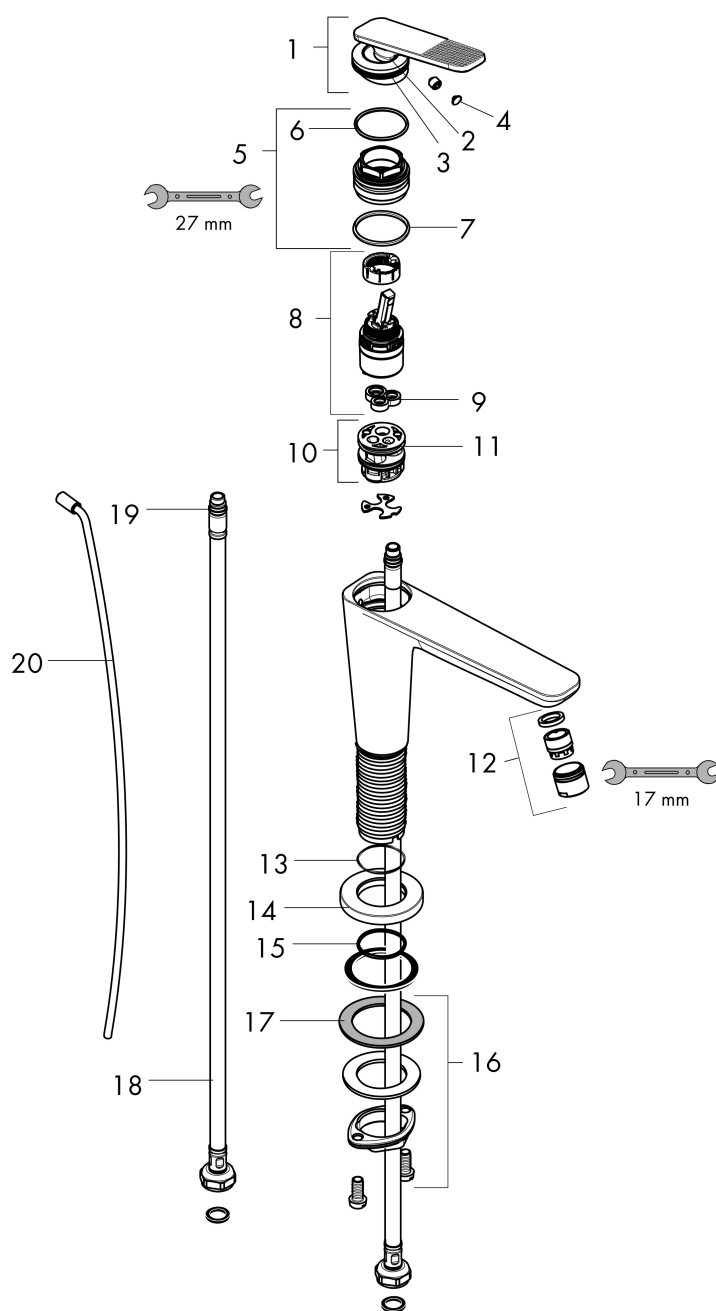

Brand AXOR
 Art. Name **AXOR Citterio C** Single-Hole Faucet 90 with CoolStart and Pop-up Drain, Cubic Cut, 1.2 GPM
 Art. Nr. 49011831
 Surface Polished Nickel
 Pos. 1

Product Picture

Features

- Consists of: Single-Hole Faucet, Pop Up Drain
- handle design: lever handle
- Spray pattern: Aerated spray
- Maximum flow rate: 1.2 GPM
- ceramic cartridge
- Pop-Up Drain

Drawing

Technology

Certificates/approvals

Brand AXOR
Art. Name **AXOR Citterio C** Single-Hole Faucet 90 with CoolStart and Pop-up Drain, Cubic Cut, 1.2 GPM
Art. Nr. 49011831
Surface Polished Nickel
Pos. 1

Spare Parts Drawings for build year: >02/25

Brand AXOR
 Art. Name **AXOR Citterio C** Single-Hole Faucet 90 with CoolStart and Pop-up Drain, Cubic Cut, 1.2 GPM
 Art. Nr. 49011831
 Surface Polished Nickel
 Pos. 1

Spare parts list for build year: >02/25

Pos.	Description	Article number
1	handle	87797830
2	O-ring 11x1	92924000
3	O-ring 30x1,5	98433000
4	screw cover	93983000
5	nut	94989000
6	O-ring 28x1,5	98421000
7	O-ring 29x2	98391000
8	cartridge, assy	92900000
9	seal	93383000
10	adapter for cartridge	98866000
11	O-ring 23x2	98398000
12	aerator M18x1 (4,5 l/min)	92885830
14	escutcheon	87795830
15	O-ring 26x4	92191000
16	null	92909000
17	lever collar	97548000
18	connection hose 18½" M8x0,75 3/8"	96321001
19	O-ring 6,6x1,6	93019000
20	pull rod	96923830
a	pop up waste	88509830
b	lever arm 200mm (ball-Ø12mm)	96007000