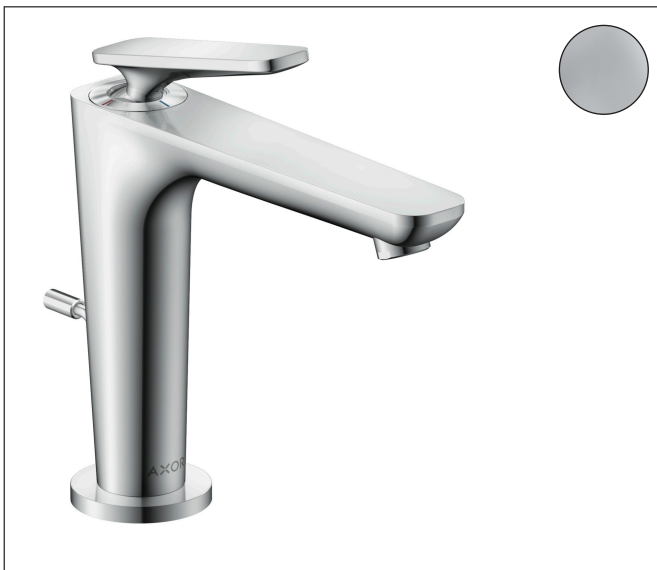

Brand	AXOR
Art. Name	AXOR Citterio C Single-Hole Faucet 125 with CoolStart and Pop-up Drain, 1.2 GPM
Art. Nr.	49030001
Surface	Chrome
Pos.	1

Product Picture

Features

- Consists of: Single-Hole Faucet, Pop Up Drain
- handle design: lever handle
- Spray pattern: Aerated spray
- Maximum flow rate: 1.2 GPM
- ceramic cartridge
- Pop-Up Drain