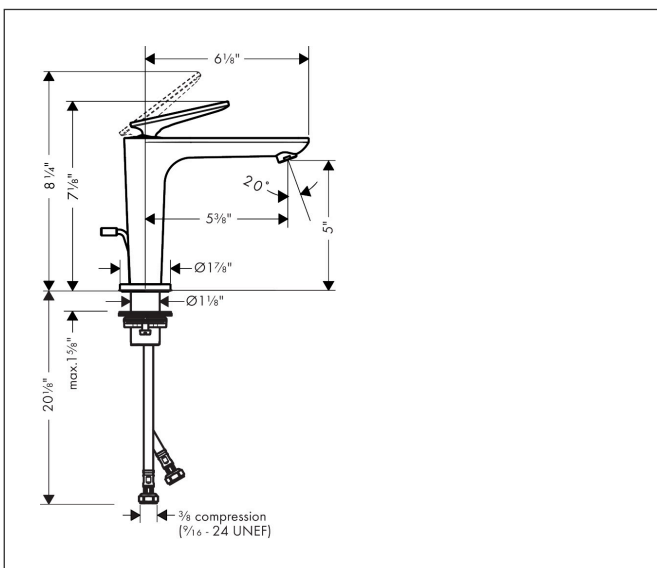

Brand	AXOR
Art. Name	AXOR Citterio C Single-Hole Faucet 125 with CoolStart and Pop-up Drain, 1.2 GPM
Art. Nr.	49030001
Surface	Chrome
Pos.	1

Product Picture

Features

- Consists of: Single-Hole Faucet, Pop Up Drain
- handle design: lever handle
- Spray pattern: Aerated spray
- Maximum flow rate: 1.2 GPM
- ceramic cartridge
- Pop-Up Drain

Drawing

Technology

Certificates/approvals