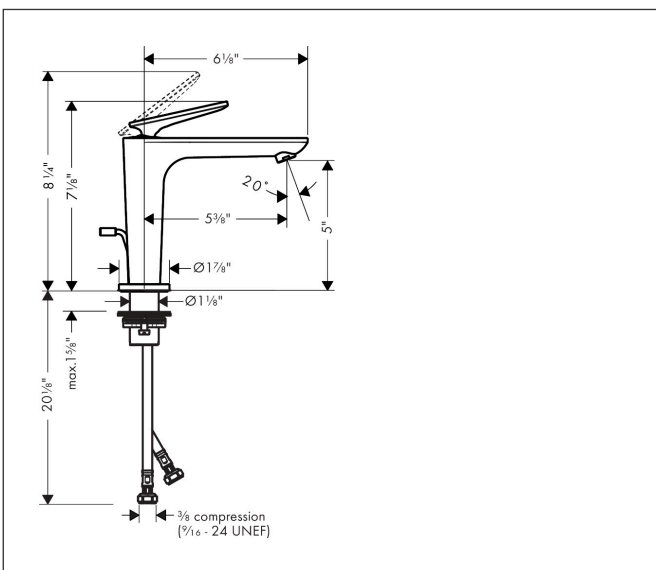

Drawing

Technology

Certificates/approvals