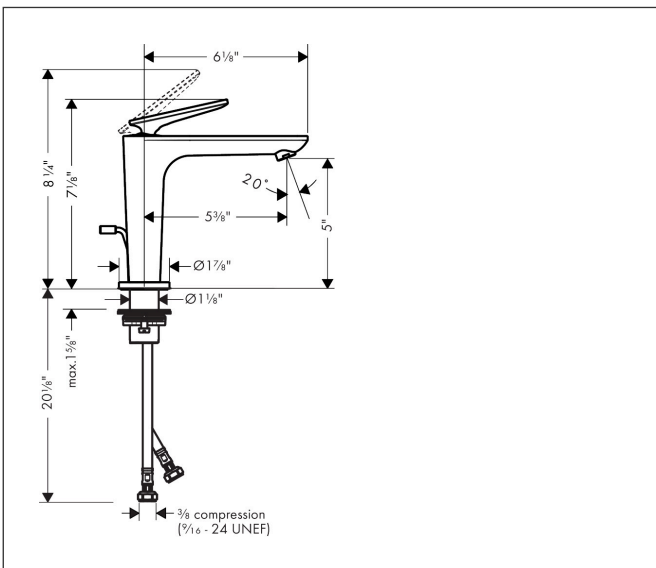

Brand AXOR
Art. Name **AXOR Citterio C** Single-Hole Faucet 125 with CoolStart and Pop-up Drain, 1.2 GPM
Art. Nr. 49030251
Surface Brushed Gold Optic
Pos. 1

Product Picture

Features

- Consists of: Single-Hole Faucet, Pop Up Drain
- handle design: lever handle
- Spray pattern: Aerated spray
- Maximum flow rate: 1.2 GPM
- ceramic cartridge
- Pop-Up Drain

Drawing

Technology

Certificates/approvals