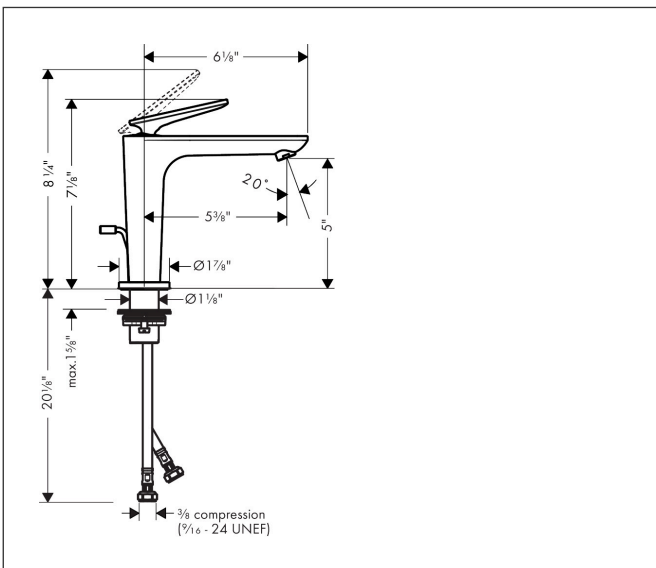

Brand AXOR
Art. Name **AXOR Citterio C** Single-Hole Faucet 125 with CoolStart and Pop-up Drain, 1.2 GPM
Art. Nr. 49030341
Surface Brushed Black Chrome
Pos. 1

Product Picture

Features

- Consists of: Single-Hole Faucet, Pop Up Drain
- handle design: lever handle
- Spray pattern: Aerated spray
- Maximum flow rate: 1.2 GPM
- ceramic cartridge
- Pop-Up Drain

Drawing

Technology

Certificates/approvals