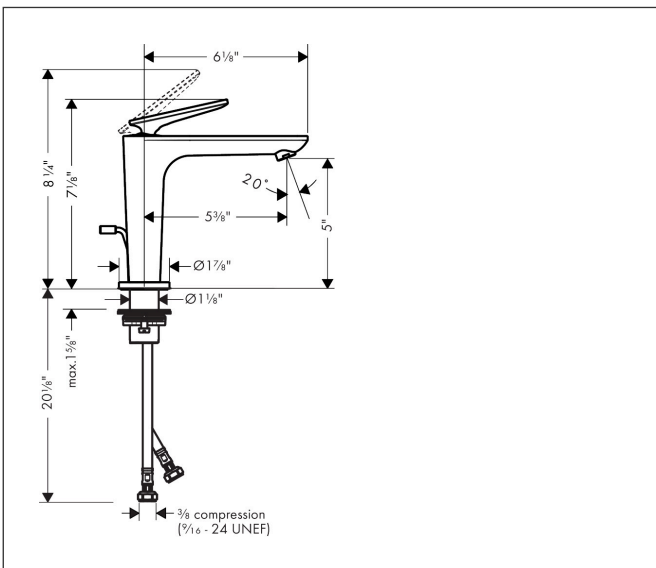

Brand AXOR
Art. Name **AXOR Citterio C** Single-Hole Faucet 125 with CoolStart and Pop-up Drain, 1.2 GPM
Art. Nr. 49030671
Surface Matte Black
Pos. 1

Product Picture

Features

- Consists of: Single-Hole Faucet, Pop Up Drain
- handle design: lever handle
- Spray pattern: Aerated spray
- Maximum flow rate: 1.2 GPM
- ceramic cartridge
- Pop-Up Drain

Drawing

Technology

Certificates/approvals